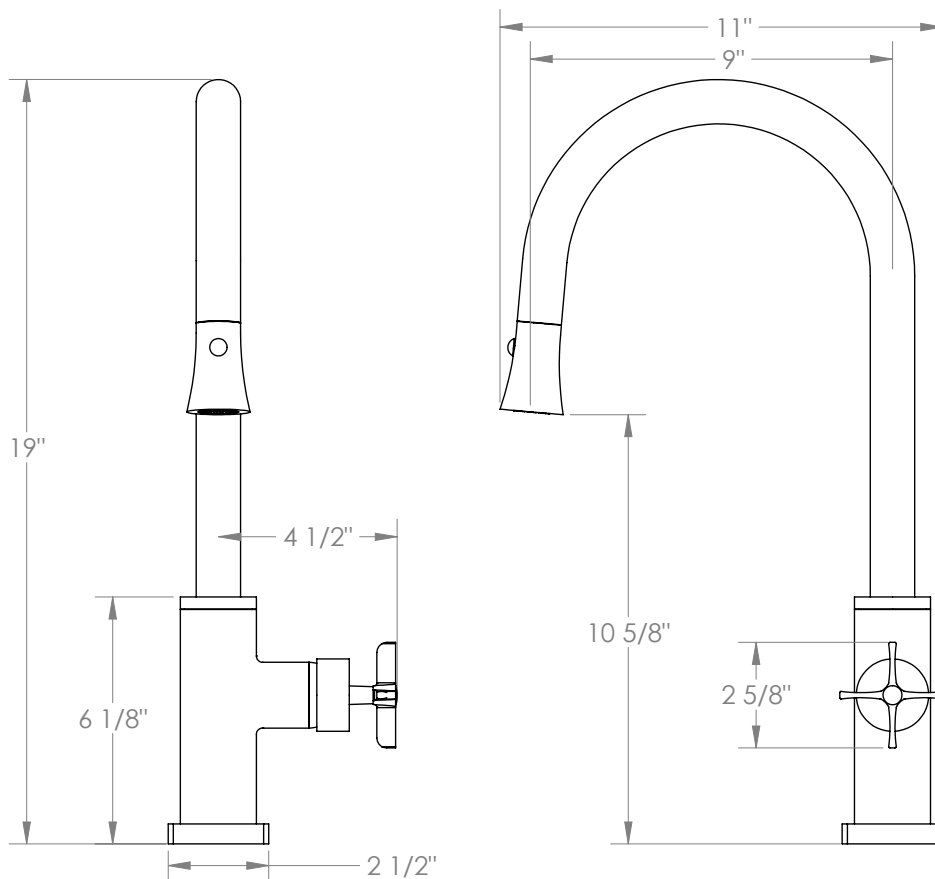

WATERMARK

BROOKLYN, NEW YORK

H-Line

115-7.3PG2-MZ5

Deck Mounted, Gooseneck, Monoblock Kitchen
Faucet with Pull Down Spray - High Spout

- Pullout Hose Length: 14-16" (Final Length May Vary Depending on Spout Type)
- Fits Deck Up To 1-1/2" Thick
- Recommended Mounting Hole: 1-3/8"
- All Lead-Free Brass Construction
- Flow Rate: 1.75 GPM
- Ceramic Mixing Cartridge
- 2 Flow Patterns, Aerated and Spray, Controlled By One Button
- 360° Rotating Spout with Magnetic Docking for Spray
- Professional Installation Required

Available in all finishes shown on the [Watermark Designs website](https://www.watermark-designs.com)

Meets the applicable requirements of ASME A112.18.1-2005/CSA B125.1-05, entitled "Plumbing Supply Fittings".

Watermark Designs reserves the right to make revisions without notice to produce specifications. All product dimensions are nominal.

09/2023

350 Dewitt Ave. Brooklyn, NY 11207 USA | T: 1 718 257 2800 | F: 1 718 257 2144 | customerservice@watermark-designs.com