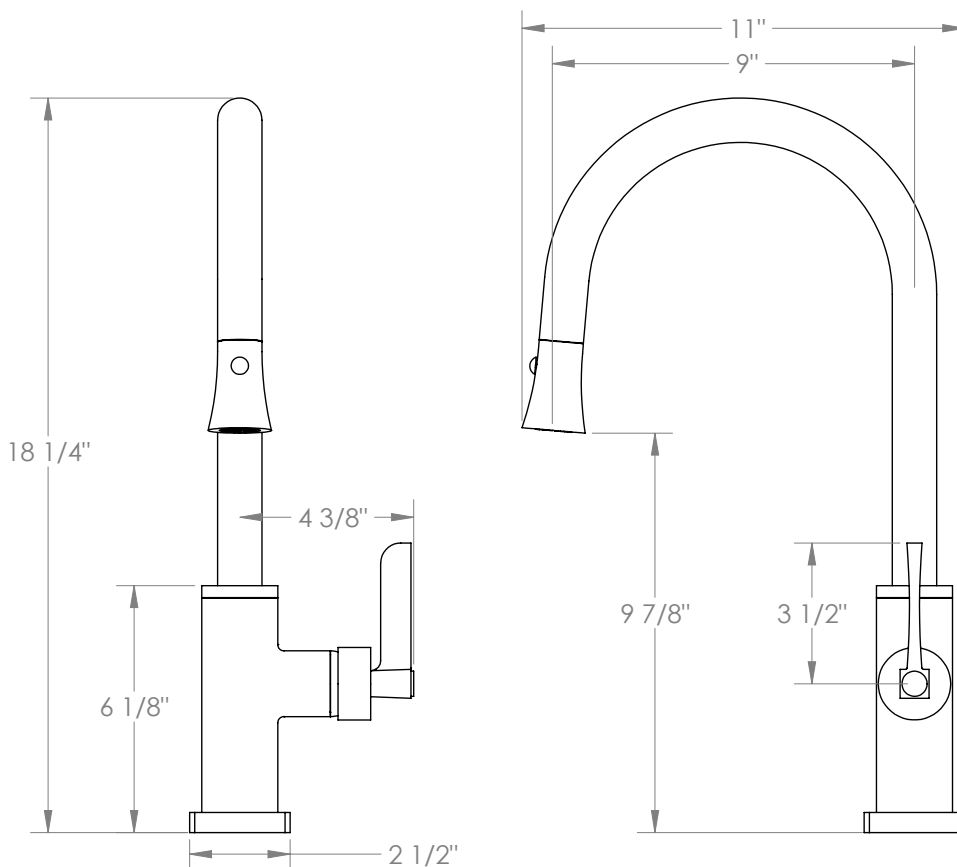

WATERMARK

BROOKLYN, NEW YORK

H-Line

115-7.3PG2-MZ4

Deck Mounted, Gooseneck, Monoblock Kitchen Faucet with Pull Down Spray - High Spout

- Pullout Hose Length: 14-16" (Final Length May Vary Depending on Spout Type)
- Fits Deck Up To 1-1/2" Thick
- Recommended Mounting Hole: 1-3/8"
- All Lead-Free Brass Construction
- Flow Rate: 1.75 GPM
- Ceramic Mixing Cartridge
- 2 Flow Patterns, Aerated and Spray, Controlled By One Button
- 360° Rotating Spout with Magnetic Docking for Spray
- Professional Installation Required

Available in all finishes shown on the [Watermark Designs website](https://www.watermark-designs.com)

Meets the applicable requirements of ASME A112.18.1-2005/CSA B125.1-05, entitled "Plumbing Supply Fittings".

Watermark Designs reserves the right to make revisions without notice to produce specifications. All product dimensions are nominal.

09/2023

350 Dewitt Ave. Brooklyn, NY 11207 USA | T: 1 718 257 2800 | F: 1 718 257 2144 | customerservice@watermark-designs.com