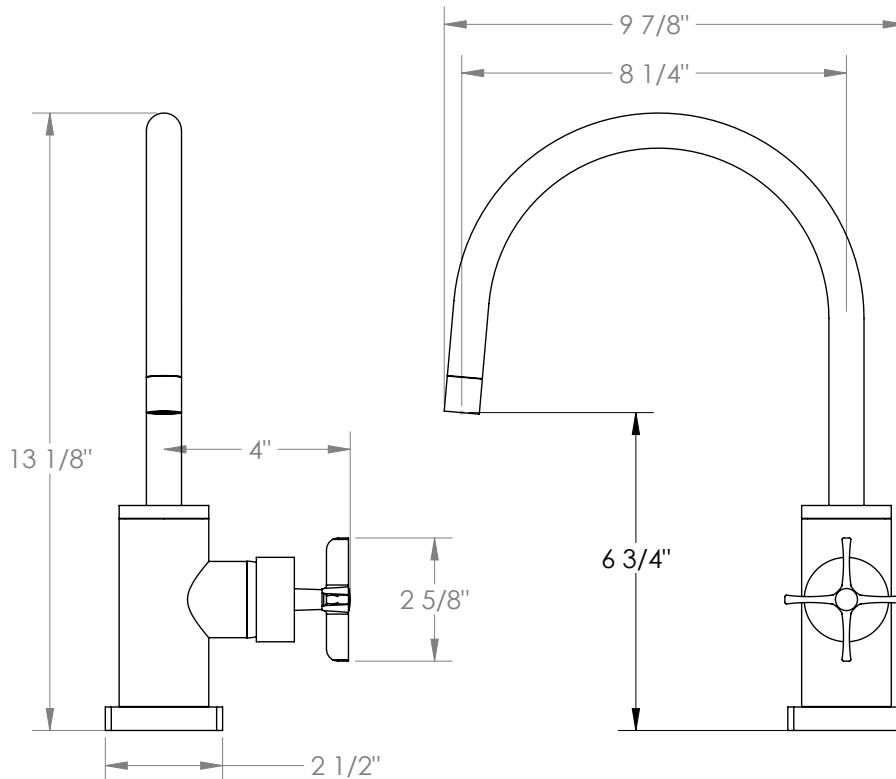

WATERMARK

BROOKLYN, NEW YORK

H-Line 115-7.3G-MZ5

Deck Mounted, Gooseneck, Monoblock Kitchen
Faucet

- Fits Deck Up To 1-1/2" Thick
- Recommended Mounting Hole: 1-3/8"
- All Lead-Free Brass Construction
- Flow Rate: 1.75 GPM
- Ceramic Mixing Cartridge
- 360° Rotating Spout
- Professional Installation Required

Available in all finishes shown on the [Watermark Designs website](#)

Meets the applicable requirements of ASME A112.18.1-2005/CSA B125.1-05, entitled "Plumbing Supply Fittings".

Watermark Designs reserves the right to make revisions without notice to produce specifications. All product dimensions are nominal.