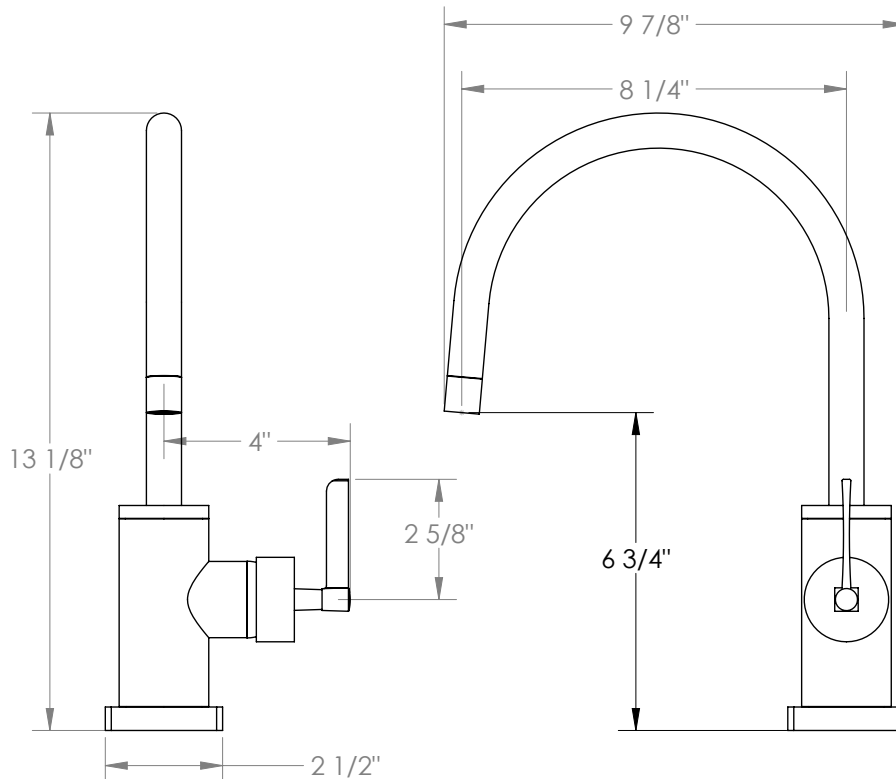

WATERMARK

BROOKLYN, NEW YORK

H-Line 115-7.3G-MZ4

Deck Mounted, Gooseneck, Monoblock Kitchen
Faucet

- Fits Deck Up To 1-1/2" Thick
- Recommended Mounting Hole: 1-3/8"
- All Lead-Free Brass Construction
- Flow Rate: 1.75 GPM
- Ceramic Mixing Cartridge
- 360° Rotating Spout
- Professional Installation Required

Available in all finishes shown on the [Watermark Designs website](https://www.watermark-designs.com)

Meets the applicable requirements of ASME A112.18.1-2005/CSA B125.1-05, entitled "Plumbing Supply Fittings".

Watermark Designs reserves the right to make revisions without notice to produce specifications. All product dimensions are nominal.

09/2023

350 Dewitt Ave. Brooklyn, NY 11207 USA | T: 1 718 257 2800 | F: 1 718 257 2144 | customerservice@watermark-designs.com