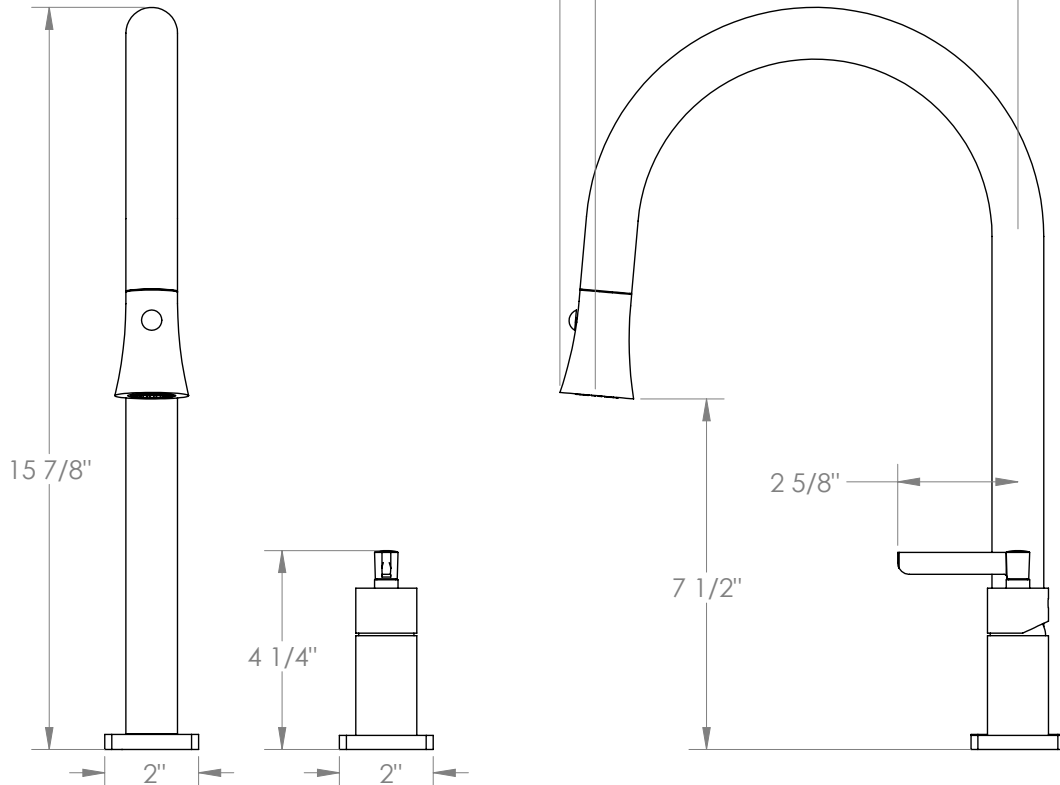

## H-Line

### 115-7.1.3PG2-MZ4V

Deck Mounted, Single Handle, Gooseneck  
Faucet with Pull Down Spray - High Spout

- Pullout Hose Length: 14-16" (Final Length May Vary Depending on Spout Type)
- Fits Deck Up To 2-1/2" Thick
- Recommended Mounting Hole: 1-3/8"
- All Lead-Free Brass Construction
- Flow Rate: 1.75 GPM
- Ceramic Mixing Cartridge
- 2 Flow Patterns, Aerated and Spray, Controlled By One Button
- 360° Rotating Spout with Magnetic Docking for Spray
- Professional Installation Required

Available in all finishes shown on the [Watermark Designs website](#)

Meets the applicable requirements of ASME A112.18.1-2005/CSA B125.1-05, entitled "Plumbing Supply Fittings".

Watermark Designs reserves the right to make revisions without notice to produce specifications. All product dimensions are nominal.