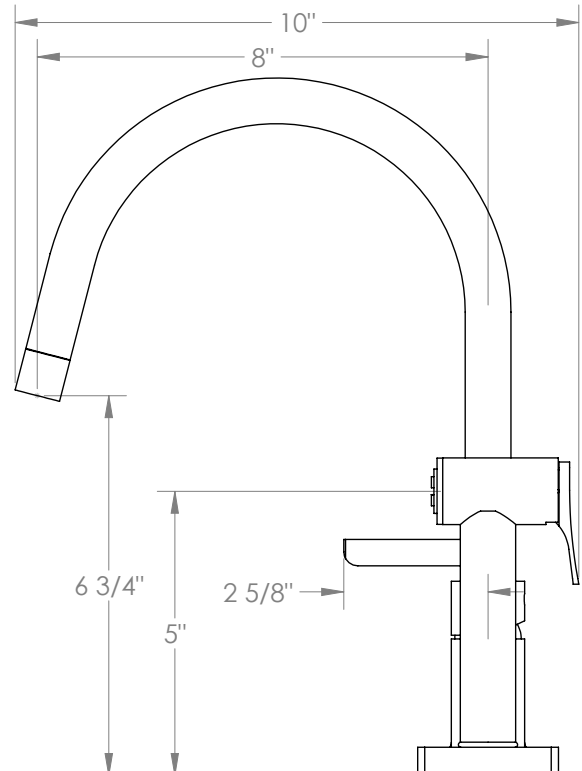

## H-Line 115-7.1.3A-MZ4V Deck Mounted, Single Handle Faucet with Side Spray

- Side Spray Hose Length: 50" (Final Length May Vary)
- Fits Deck Up To 1-3/4" Thick
- Recommended Mounting Hole: 1-3/8"
- All Lead-Free Brass Construction
- Flow Rate: 1.75 GPM
- Ceramic Mixing Cartridge
- 360° Rotating Spout
- Professional Installation Required

Available in all finishes shown on the [Watermark Designs website](https://www.watermark-designs.com)

Meets the applicable requirements of ASME A112.18.1-2005/CSA B125.1-05, entitled "Plumbing Supply Fittings".

Watermark Designs reserves the right to make revisions without notice to produce specifications. All product dimensions are nominal.

09/2023

350 Dewitt Ave. Brooklyn, NY 11207 USA | T: 1 718 257 2800 | F: 1 718 257 2144 | [customerservice@watermark-designs.com](mailto:customerservice@watermark-designs.com)