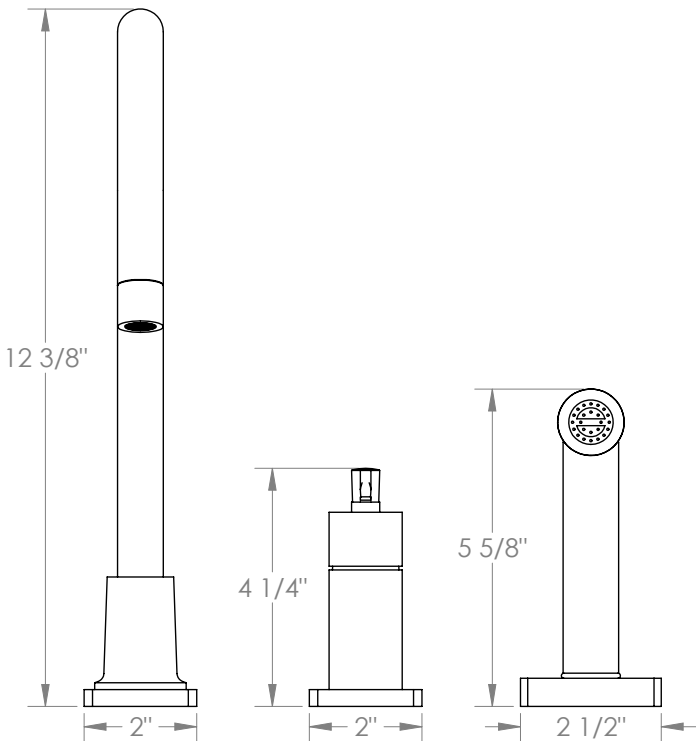

Meets the applicable requirements of ASME A112.18.1-2005/CSA B125.1-05, entitled "Plumbing Supply Fittings".

Watermark Designs reserves the right to make revisions without notice to produce specifications. All product dimensions are nominal.

09/2023

350 Dewitt Ave. Brooklyn, NY 11207 USA | T: 1 718 257 2800 | F: 1 718 257 2144 | customerservice@watermark-designs.com