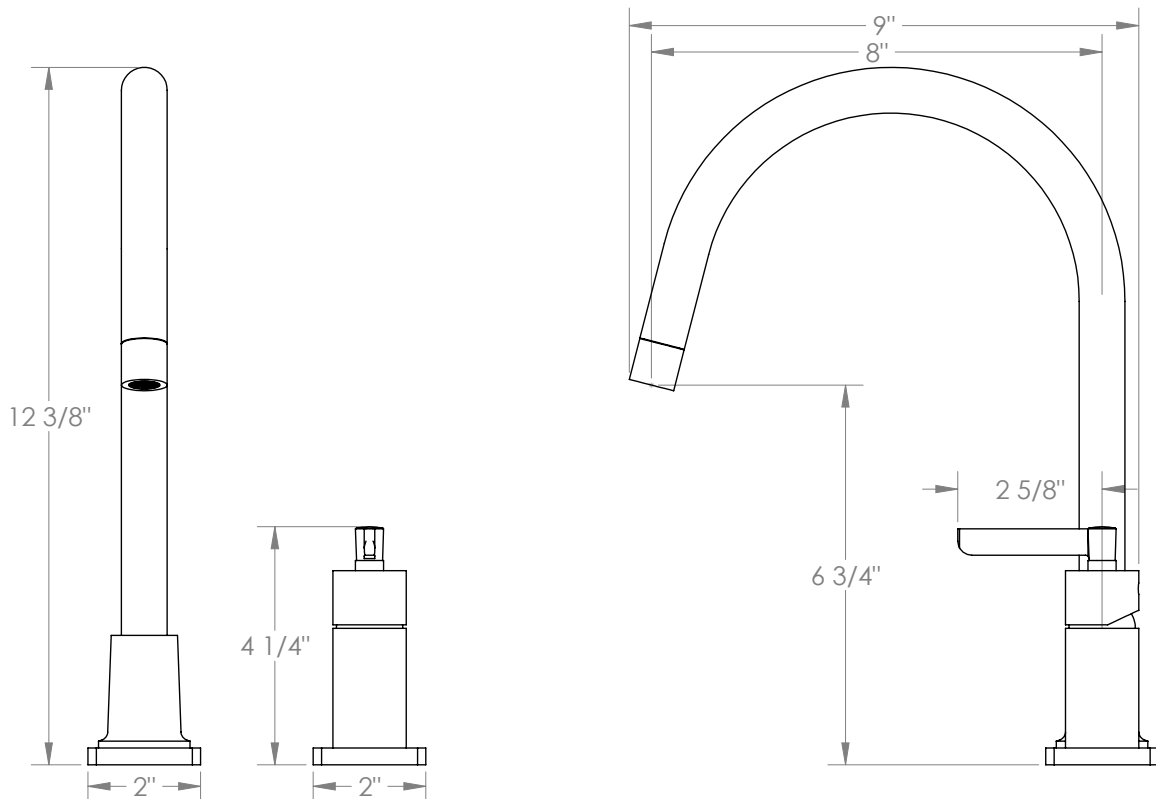

WATERMARK

BROOKLYN, NEW YORK

H-Line

115-7.1.3-MZ4V

Deck Mounted, Single Handle Faucet

- Fits Deck Up To 3" Thick
- Recommended Mounting Hole: 1-3/8"
- All Lead-Free Brass Construction
- Flow Rate: 1.75 GPM
- Ceramic Mixing Cartridge
- 360° Rotating Spout
- Professional Installation Required

Available in all finishes shown on the [Watermark Designs website](https://www.watermark-designs.com)

Meets the applicable requirements of ASME A112.18.1-2005/CSA B125.1-05, entitled "Plumbing Supply Fittings".

Watermark Designs reserves the right to make revisions without notice to produce specifications. All product dimensions are nominal.

09/2023

350 Dewitt Ave. Brooklyn, NY 11207 USA | T: 1 718 257 2800 | F: 1 718 257 2144 | customerservice@watermark-designs.com