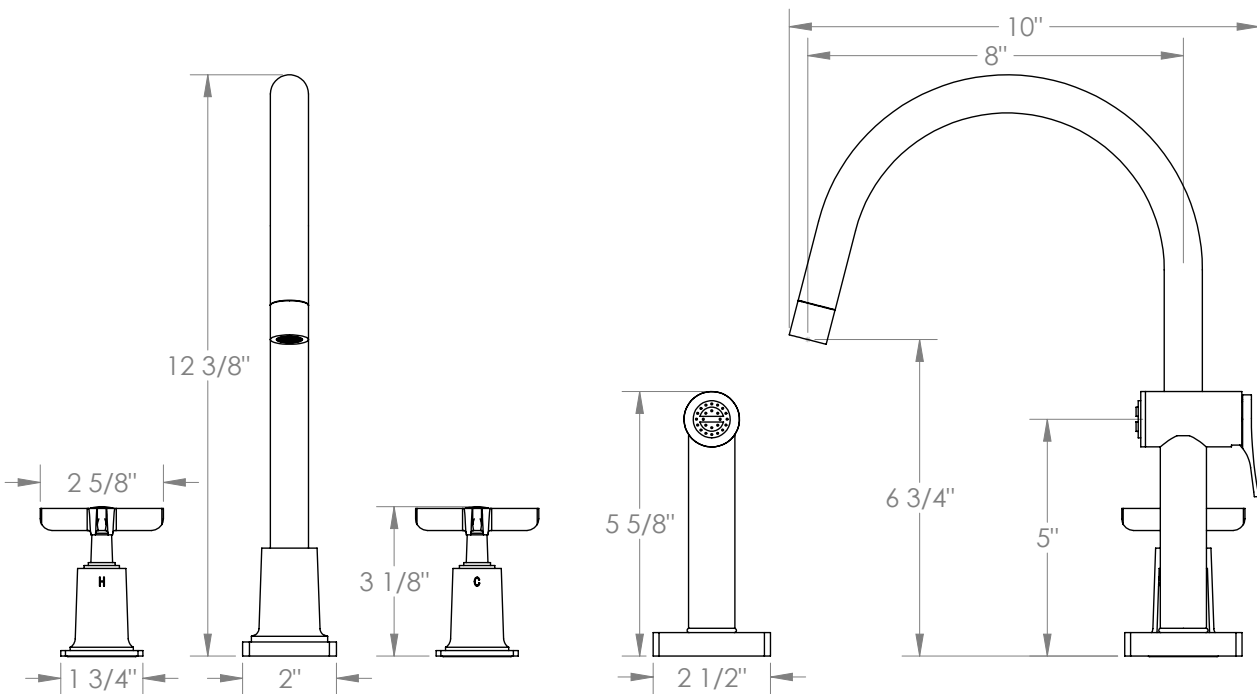

## H-Line 115-7.1-MZ5

Deck Mounted, Two Handle Faucet with Side Spray

- Side Spray Hose Length: 50" (Final Length May Vary)
- Fits Deck Up To 1-3/4" Thick
- Recommended Mounting Hole: 1-3/8"
- All Lead-Free Brass Construction
- Flow Rate: 1.75 GPM
- 1/4 Turn Ceramic Cartridge
- 360° Rotating Spout
- Professional Installation Required

Available in all finishes shown on the [Watermark Designs website](https://www.watermarkdesigns.com)

Meets the applicable requirements of ASME A112.18.1-2005/CSA B125.1-05, entitled "Plumbing Supply Fittings".