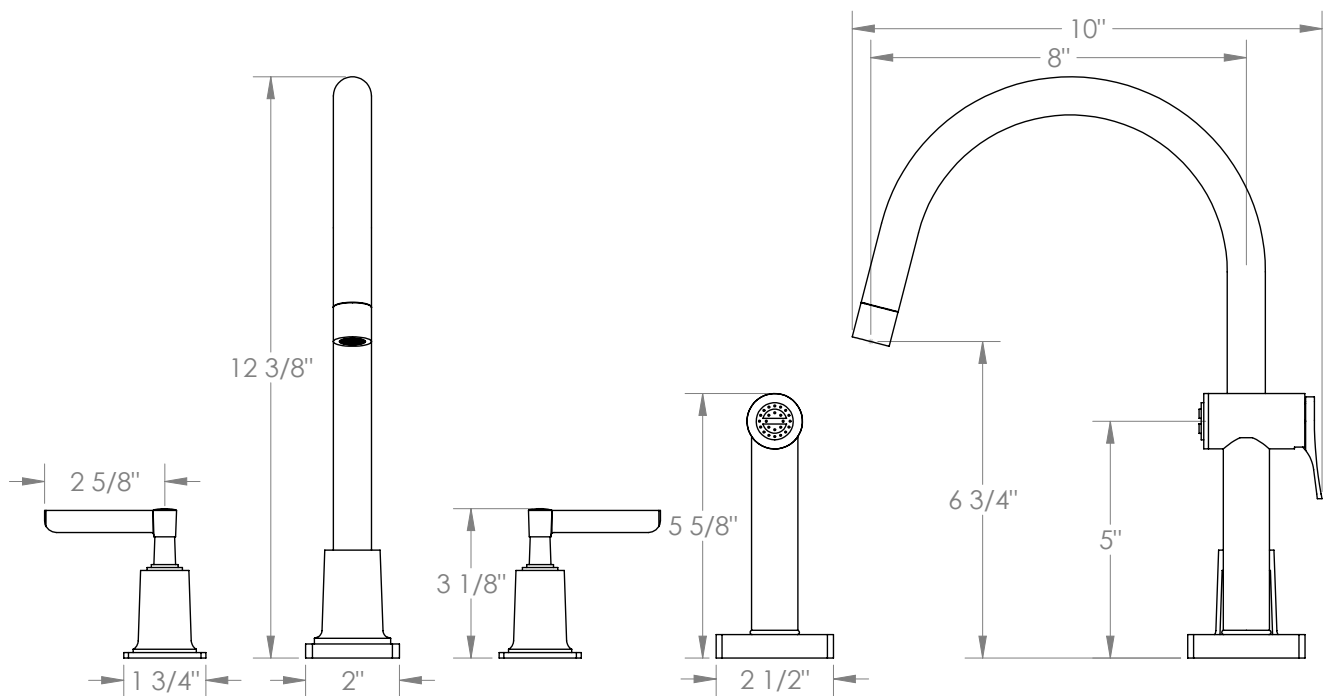

WATERMARK

BROOKLYN, NEW YORK

H-Line 115-7.1-MZ4

Deck Mounted, Two Handle Faucet with Side Spray

- Side Spray Hose Length: 50" (Final Length May Vary)
- Fits Deck Up To 1-3/4" Thick
- Recommended Mounting Hole: 1-3/8"
- All Lead-Free Brass Construction
- Flow Rate: 1.75 GPM
- 1/4 Turn Ceramic Cartridge
- 360° Rotating Spout
- Professional Installation Required

Available in all finishes shown on the [Watermark Designs website](#)

Meets the applicable requirements of ASME A112.18.1-2005/CSA B125.1-05, entitled "Plumbing Supply Fittings".

Watermark Designs reserves the right to make revisions without notice to produce specifications. All product dimensions are nominal.