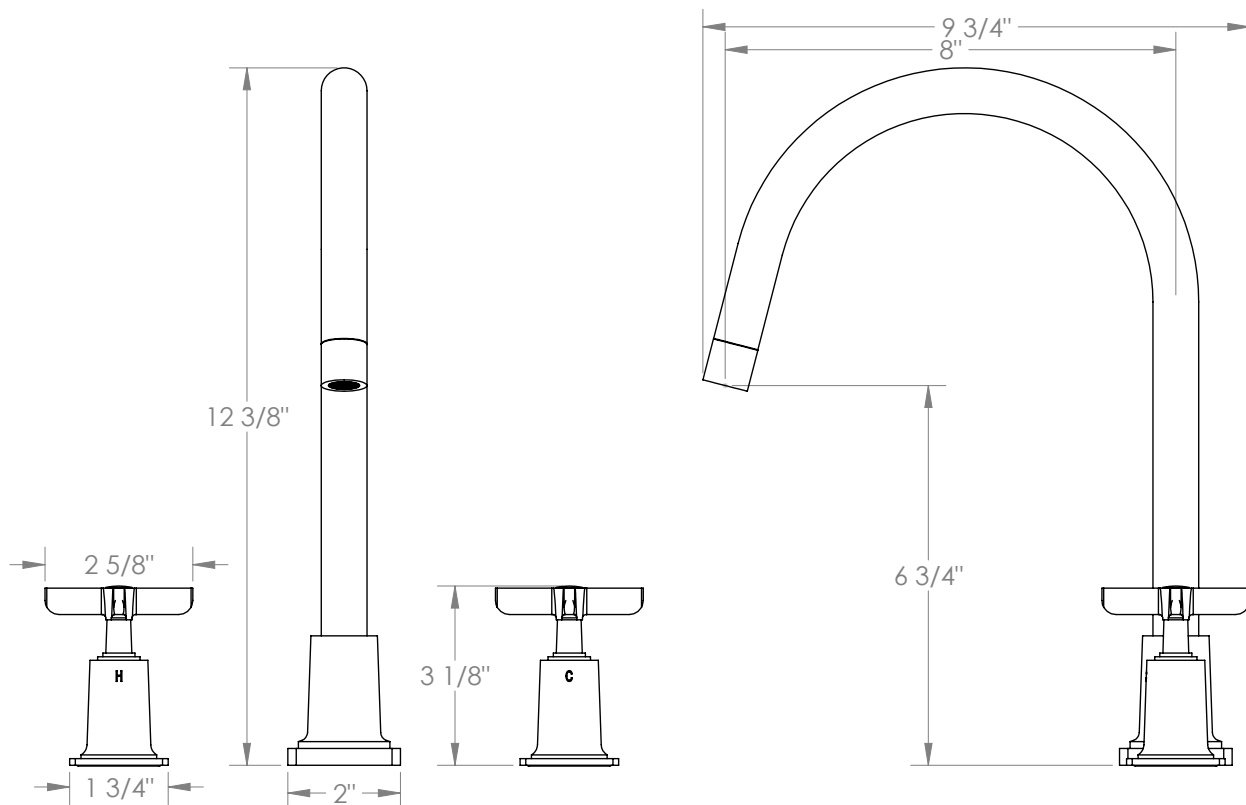

WATERMARK

BROOKLYN, NEW YORK

H-Line 115-7-MZ5

Deck Mounted, Two Handle Faucet

- Fits Deck Up To 3" Thick
- Recommended Mounting Hole: 1-3/8"
- All Lead-Free Brass Construction
- Flow Rate: 1.75 GPM
- 1/4 Turn Ceramic Cartridge
- 360° Rotating Spout
- Professional Installation Required

Available in all finishes shown on the [Watermark Designs website](https://www.watermark-designs.com)

Meets the applicable requirements of ASME A112.18.1-2005/CSA B125.1-05, entitled "Plumbing Supply Fittings".

Watermark Designs reserves the right to make revisions without notice to produce specifications. All product dimensions are nominal.

09/2023

350 Dewitt Ave. Brooklyn, NY 11207 USA | T: 1 718 257 2800 | F: 1 718 257 2144 | customerservice@watermark-designs.com