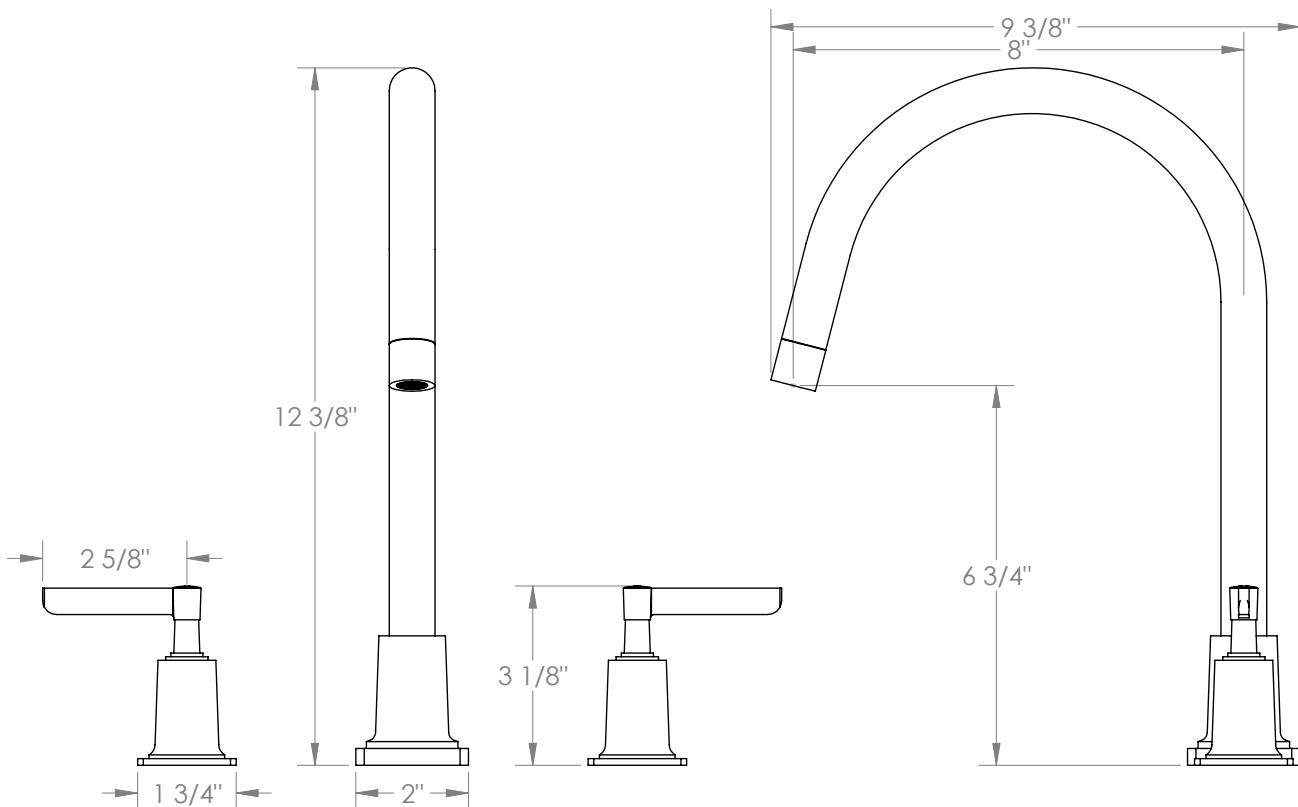

WATERMARK

BROOKLYN, NEW YORK

H-Line 115-7-MZ4

Deck Mounted, Two Handle Faucet

- Fits Deck Up To 3" Thick
- Recommended Mounting Hole: 1-3/8"
- All Lead-Free Brass Construction
- Flow Rate: 1.75 GPM
- 1/4 Turn Ceramic Cartridge
- 360° Rotating Spout
- Professional Installation Required

Available in all finishes shown on the [Watermark Designs website](#)

Meets the applicable requirements of ASME A112.18.1-2005/CSA B125.1-05, entitled "Plumbing Supply Fittings".

Watermark Designs reserves the right to make revisions without notice to produce specifications. All product dimensions are nominal.