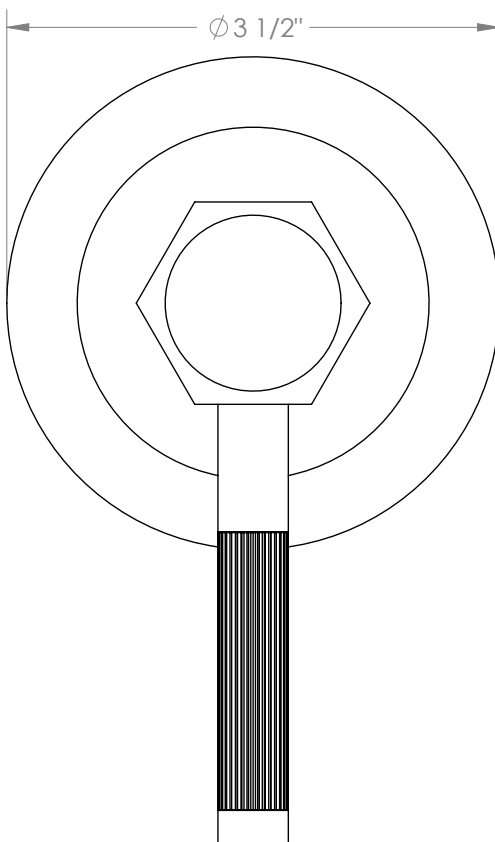

WATERMARK

BROOKLYN, NEW YORK

Sutton 111-WTRTP-SP4

Wall Mounted Trim with Faceplate

- For use with the: SS-TS200-C, SS-TS200-H, SS-TS150-C, SS-TS150-H, SS-WD2, SS-WD3, SS-VCWD2, or SS-VCWD3 concealed rough
- Professional Installation Required

Available in all finishes shown on the [Watermark Designs website](#)

Meets the applicable requirements of ASME A112.18.1-2005/CSA B125.1-05, entitled "Plumbing Supply Fittings".

Watermark Designs reserves the right to make revisions without notice to produce specifications. All product dimensions are nominal.