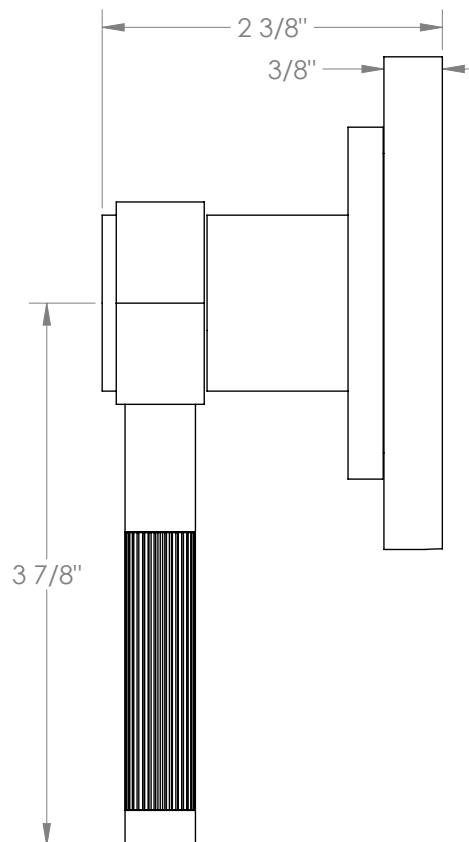

WATERMARK

BROOKLYN, NEW YORK

Sutton 111-WTRTP-SP4

Wall Mounted Trim with Faceplate

- For use with the: SS-TS200-C, SS-TS200-H, SS-TS150-C, SS-TS150-H, SS-WD2, SS-WD3, SS-VCWD2, or SS-VCWD3 concealed rough
- Professional Installation Required

Available in all finishes shown on the [Watermark Designs website](#)

Meets the applicable requirements of ASME A112.18.1-2005/CSA B125.1-05, entitled "Plumbing Supply Fittings".

Watermark Designs reserves the right to make revisions without notice to produce specifications. All product dimensions are nominal.