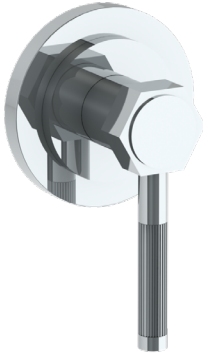

WATERMARK

BROOKLYN, NEW YORK

Sutton 111-WTRTP-SP4

Wall Mounted Trim with Faceplate

- For use with the: SS-TS200-C, SS-TS200-H, SS-TS150-C, SS-TS150-H, SS-WD2, SS-WD3, SS-VCWD2, or SS-VCWD3 concealed rough
- Professional Installation Required

Available in all finishes shown on the [Watermark Designs website](#)

Meets the applicable requirements of ASME A112.18.1-2005/CSA B125.1-05, entitled "Plumbing Supply Fittings".

Watermark Designs reserves the right to make revisions without notice to produce specifications. All product dimensions are nominal.