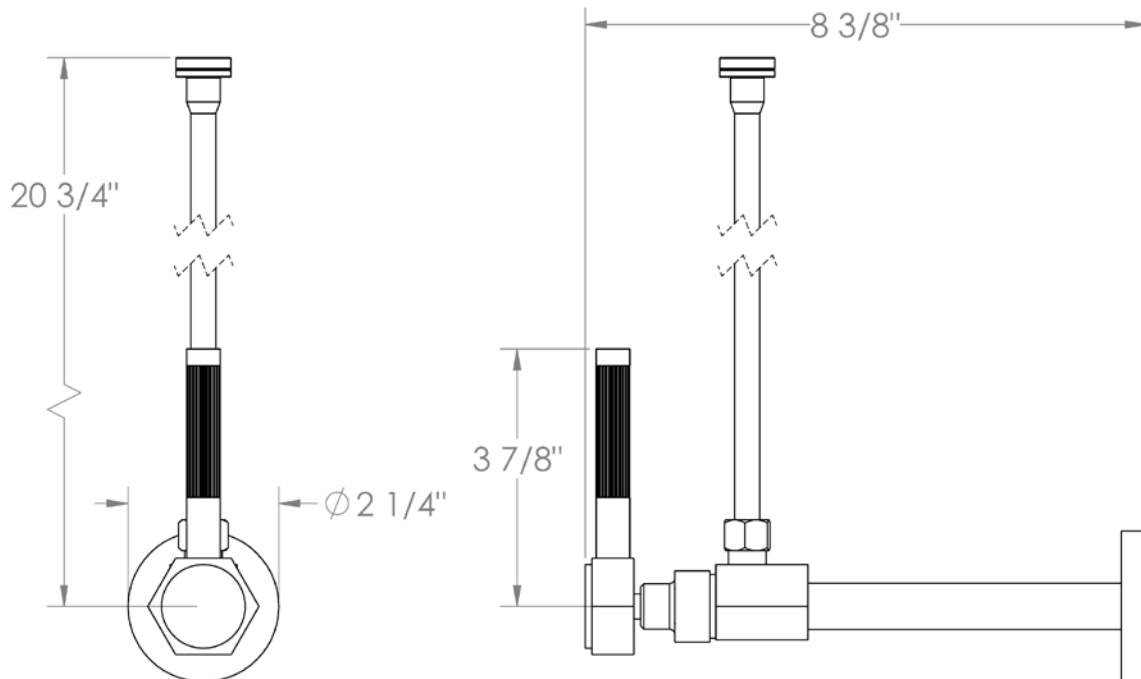

**111-MAS7-SP4**

Angle Stop Kit

1/2" Sweat x 3/8" OD Compression

**WATERMARK DESIGNS 3/5/2018**