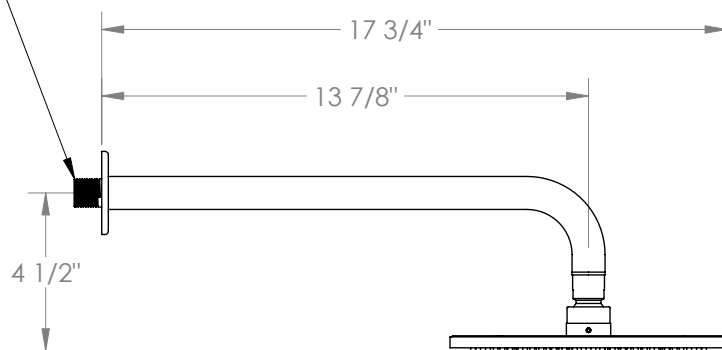

WATERMARK

BROOKLYN, NEW YORK

Sutton

111-HAF.1

Wall Mounted Showerhead

- Flow Rate: 1.75 GPM at 80 psi
- Self-Cleaning Silicone Jets
- Includes: SS-703AF and SH-TIT50.
- Professional Installation Required.

Available in all finishes shown on the [Watermark Designs website](#)

1/2"-14 NPT MALE

Meets the applicable requirements of ASME A112.18.1-2005/CSA B125.1-05, entitled "Plumbing Supply Fittings".

Watermark Designs reserves the right to make revisions without notice to product specifications. All product dimensions are nominal.