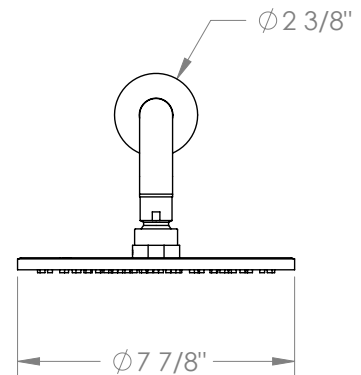

WATERMARK

BROOKLYN, NEW YORK

Sutton

111-HAF.1

Wall Mounted Showerhead

- Flow Rate: 1.75 GPM at 80 psi
- Self-Cleaning Silicone Jets
- Includes: SS-703AF and SH-TIT50.
- Professional Installation Required.

Available in all finishes shown on the [Watermark Designs website](#)

1/2"-14 NPT MALE

Meets the applicable requirements of ASME A112.18.1-2005/CSA B125.1-05, entitled "Plumbing Supply Fittings".

Watermark Designs reserves the right to make revisions without notice to product specifications. All product dimensions are nominal.