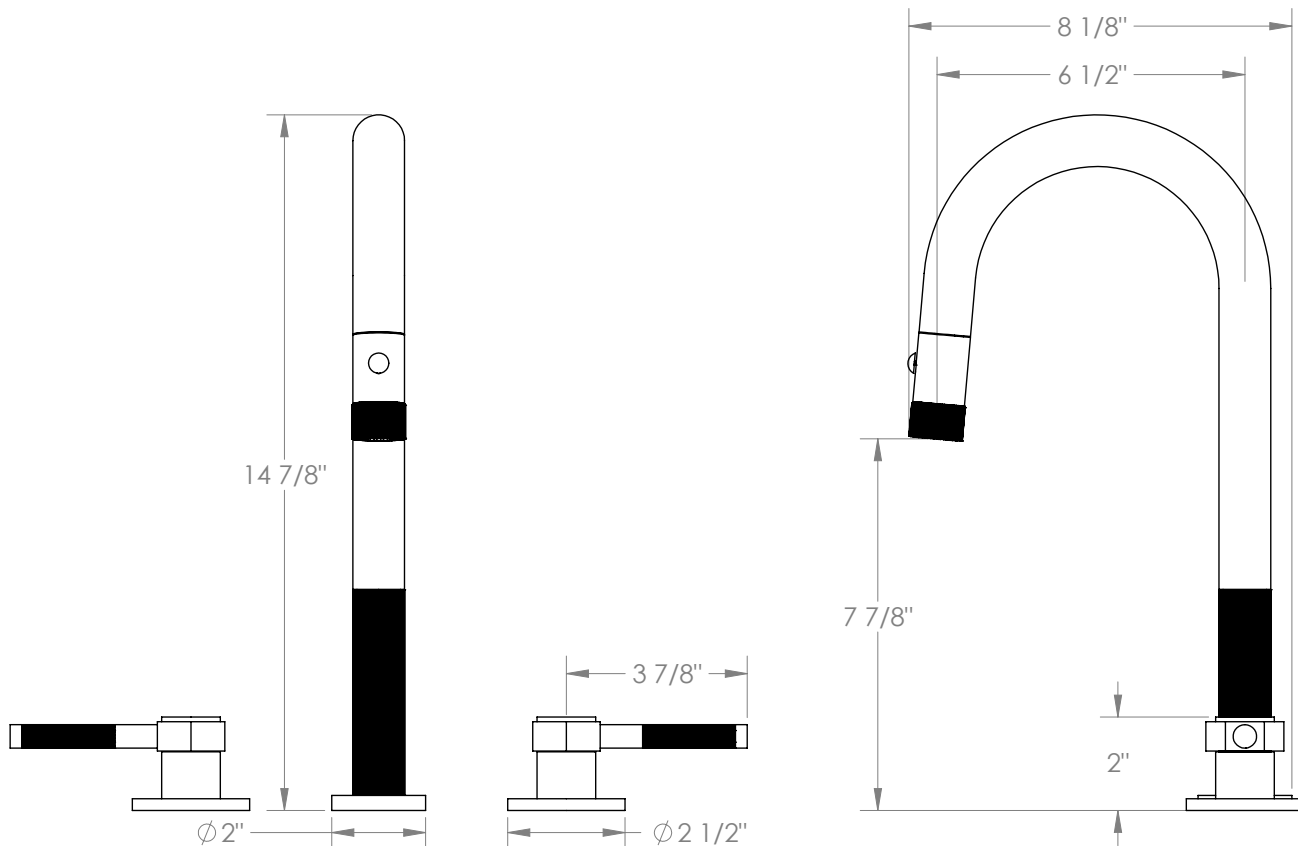

WATERMARK

BROOKLYN, NEW YORK

Sutton

111-9PG4-SP4

Deck Mounted, Two Handle, Gooseneck Kitchen Prep Faucet with Pull Down Spray

- Pullout Hose Length: 14-16" (Final Length May Vary Depending on Spout Type)
- Fits Deck Up To 2-1/2" Thick
- Recommended Mounting Hole: 1-3/8"
- All Lead-Free Brass Construction
- Flow Rate: 1.75 GPM
- 1/4 Turn Ceramic Cartridge
- 2 Flow Patterns, Aerated and Spray, Controlled By One Button
- 360° Rotating Spout with Magnetic Docking for Spray
- Professional Installation Required

Available in all finishes shown on the [Watermark Designs website](https://www.watermark-designs.com)

Meets the applicable requirements of ASME A112.18.1-2005/CSA B125.1-05, entitled "Plumbing Supply Fittings".

Watermark Designs reserves the right to make revisions without notice to produce specifications. All product dimensions are nominal.

09/2023

350 Dewitt Ave. Brooklyn, NY 11207 USA | T: 1 718 257 2800 | F: 1 718 257 2144 | customerservice@watermark-designs.com