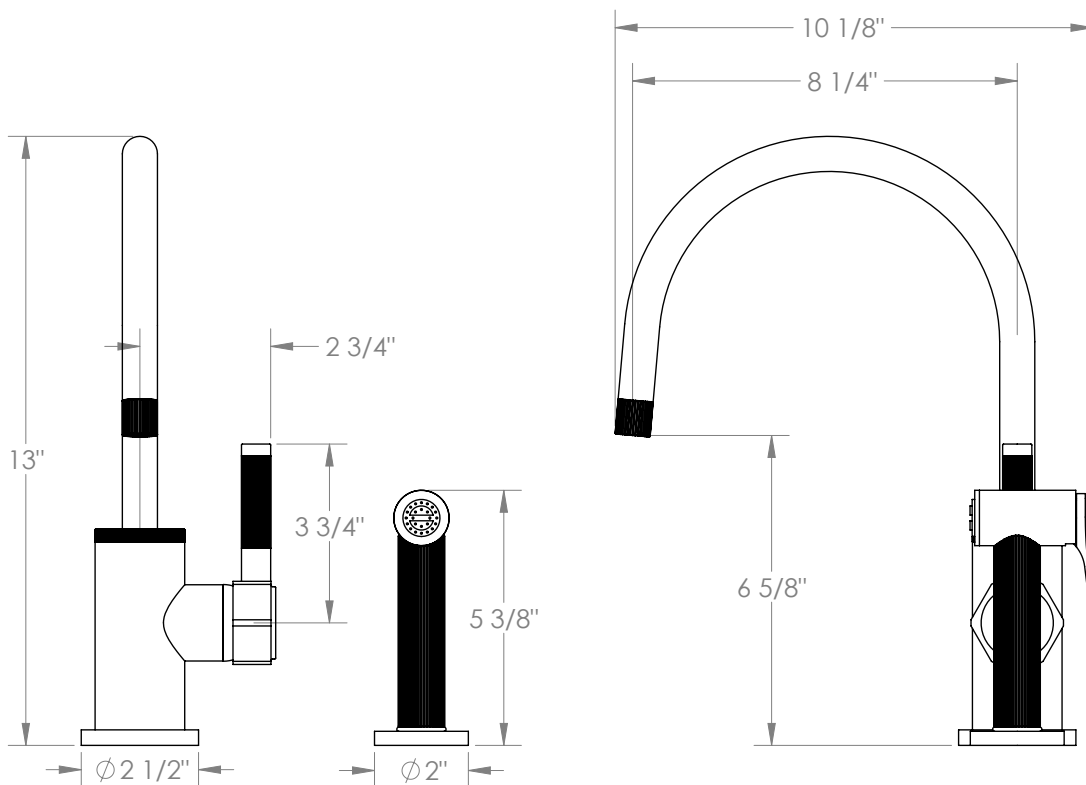

WATERMARK

BROOKLYN, NEW YORK

Sutton 111-7.4G-SP4

Deck Mounted, Gooseneck, Monoblock Kitchen
Faucet with Side Spray

- Side Spray Hose Length: 50" (Final Length May Vary)
- Fits Deck Up To 1-1/2" Thick
- Recommended Mounting Hole: 1-3/8"
- All Lead-Free Brass Construction
- Flow Rate: 1.75 GPM
- Ceramic Mixing Cartridge
- 360° Rotating Spout
- Professional Installation Required

Available in all finishes shown on the [Watermark Designs website](https://www.watermarkdesigns.com)

Meets the applicable requirements of ASME A112.18.1-2005/CSA B125.1-05, entitled "Plumbing Supply Fittings".

Watermark Designs reserves the right to make revisions without notice to produce specifications. All product dimensions are nominal.

09/2023

350 Dewitt Ave. Brooklyn, NY 11207 USA | T: 1 718 257 2800 | F: 1 718 257 2144 | customerservice@watermark-designs.com