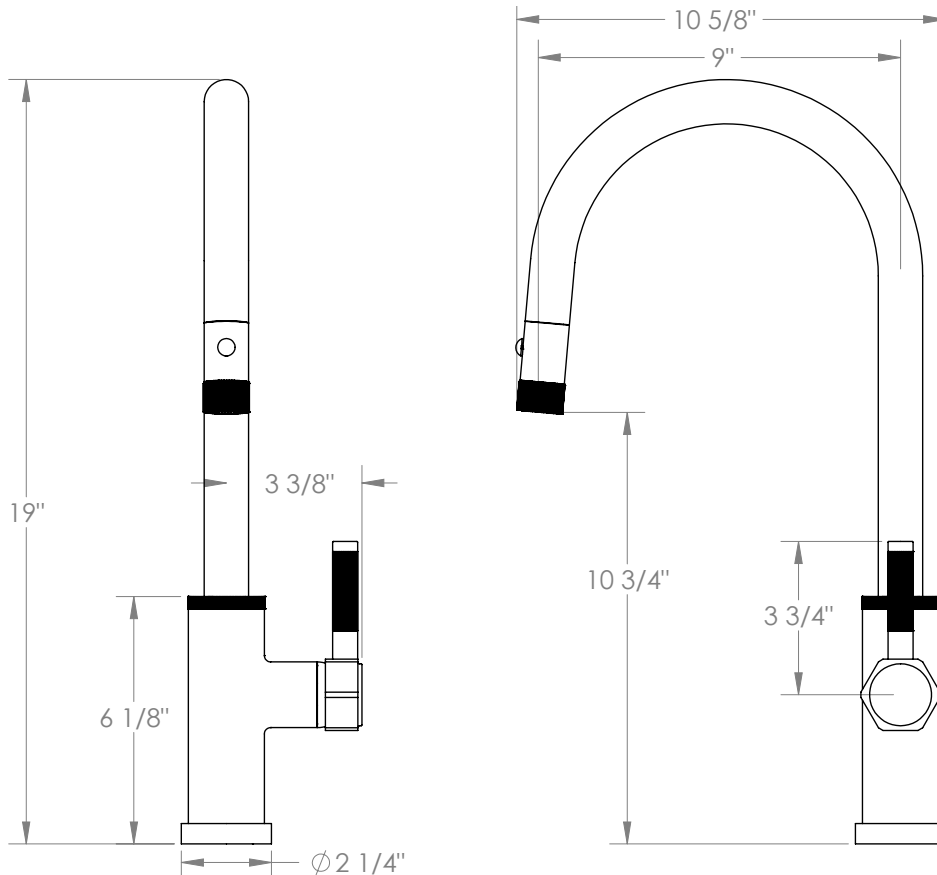

WATERMARK

BROOKLYN, NEW YORK

Sutton

111-7.3PG2-SP4

Deck Mounted, Gooseneck, Monoblock Kitchen Faucet with Pull Down Spray - High Spout

- Pullout Hose Length: 14-16" (Final Length May Vary Depending on Spout Type)
- Fits Deck Up To 1-1/2" Thick
- Recommended Mounting Hole: 1-3/8"
- All Lead-Free Brass Construction
- Flow Rate: 1.75 GPM
- Ceramic Mixing Cartridge
- 2 Flow Patterns, Aerated and Spray, Controlled By One Button
- 360° Rotating Spout with Magnetic Docking for Spray
- Professional Installation Required

Available in all finishes shown on the Watermark Designs website

Meets the applicable requirements of ASME A112.18.1-2005/CSA B125.1-05, entitled "Plumbing Supply Fittings".

Watermark Designs reserves the right to make revisions without notice to produce specifications. All product dimensions are nominal.