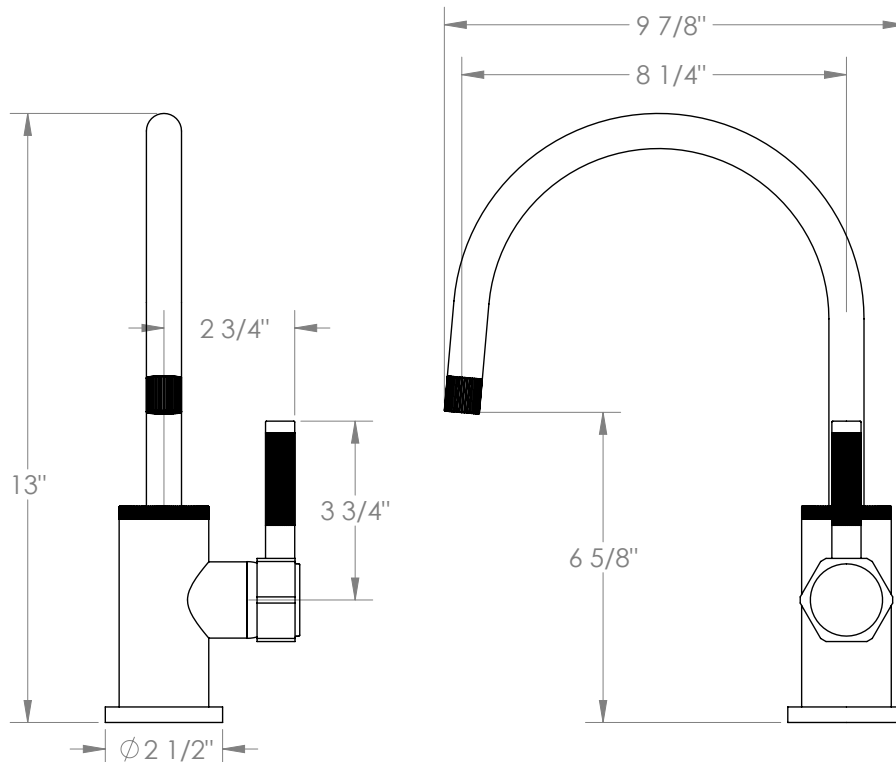

## Sutton 111-7.3G-SP4

Deck Mounted, Gooseneck, Monoblock Kitchen  
Faucet

- Fits Deck Up To 1-1/2" Thick
- Recommended Mounting Hole: 1-3/8"
- All Lead-Free Brass Construction
- Flow Rate: 1.75 GPM
- Ceramic Mixing Cartridge
- 360° Rotating Spout
- Professional Installation Required

Available in all finishes shown on the [Watermark Designs website](#)

Meets the applicable requirements of ASME A112.18.1-2005/CSA B125.1-05, entitled "Plumbing Supply Fittings".

Watermark Designs reserves the right to make revisions without notice to produce specifications. All product dimensions are nominal.