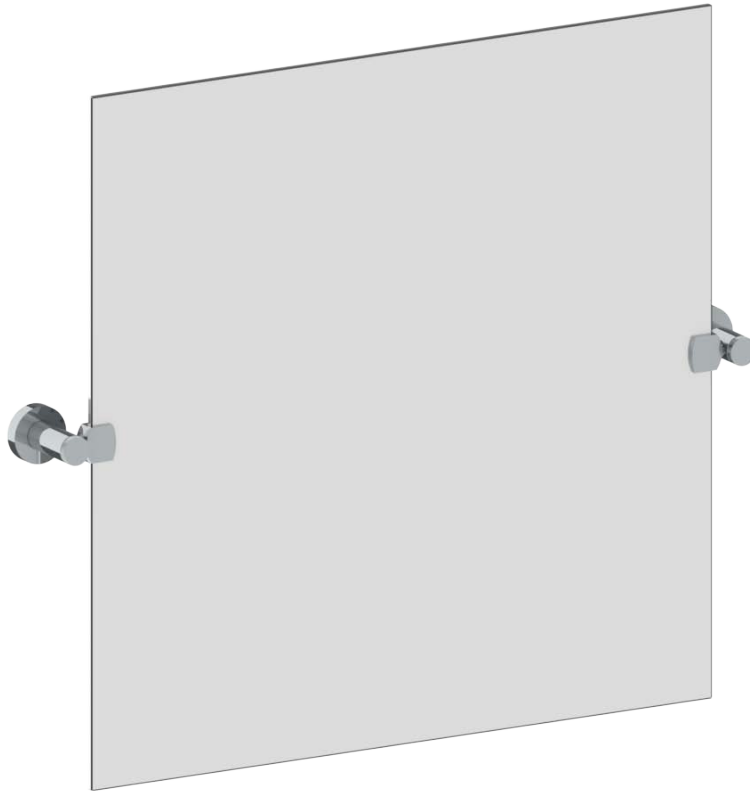

**111-0.9D**

**Wall Mounted Pivot Mirror**

**WATERMARK DESIGNS 4/4/2018**