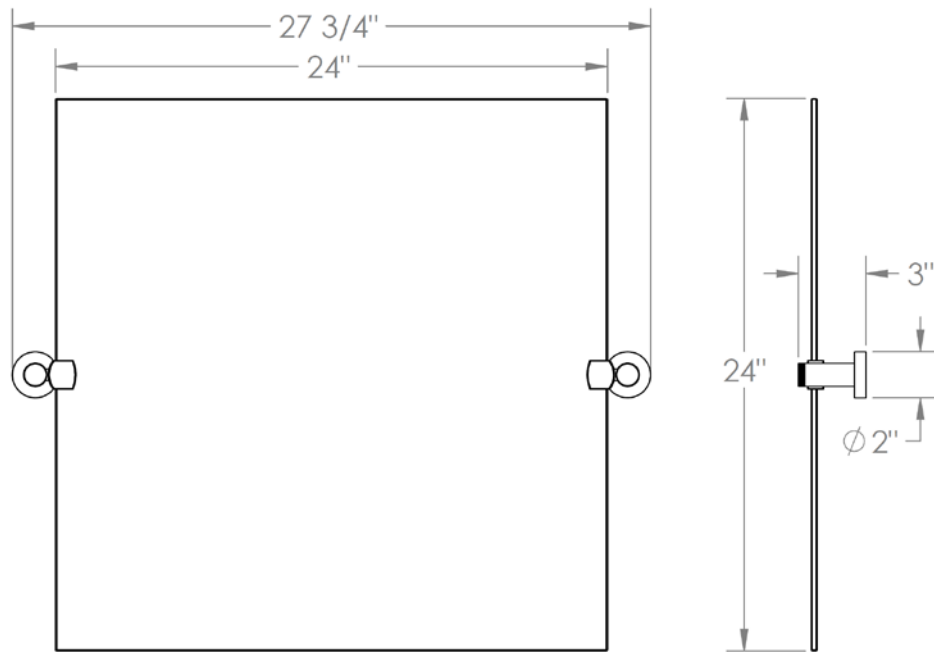

**111-0.9D**

**Wall Mounted Pivot Mirror**

**WATERMARK DESIGNS 4/4/2018**