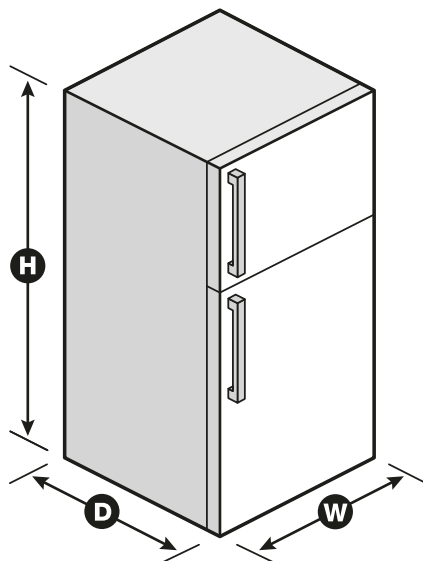

Factory-Installed Icemaker

Keep plenty of ice on hand with this pre-installed icemaker.

*Based on 12-month average of unit sales. Refrigeration, Cooking, Dishwashers and Laundry appliances. TraQline 2018. NOTE: Dimensions are for planning purposes only. For complete details, see Installation Instructions packed with product. Specifications subject to change without notice. ©/™ © 2020. All rights reserved. Printed in the U.S.A. D200052XXC. WRT318FMDSPECSHEETV01.