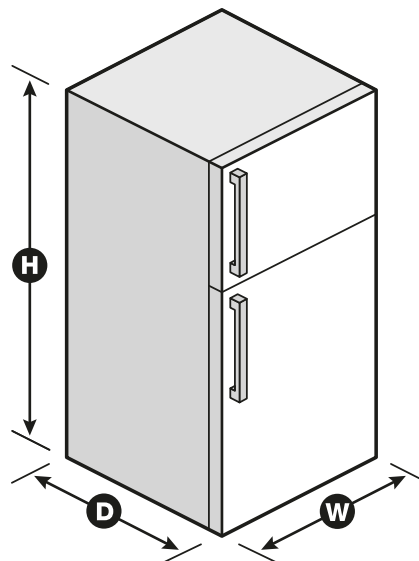

Quiet Cooling

Keep noise down in the kitchen with quiet cooling.

*Based on 12-month average of unit sales. Refrigeration, Cooking, Dishwashers and Laundry appliances. TraQline 2018. NOTE: Dimensions are for planning purposes only. For complete details, see Installation Instructions packed with product. Specifications subject to change without notice. ©/™ © 2020. All rights reserved. Printed in the U.S.A. D200052XXC. WRT134TFDSPECSHEETV01.