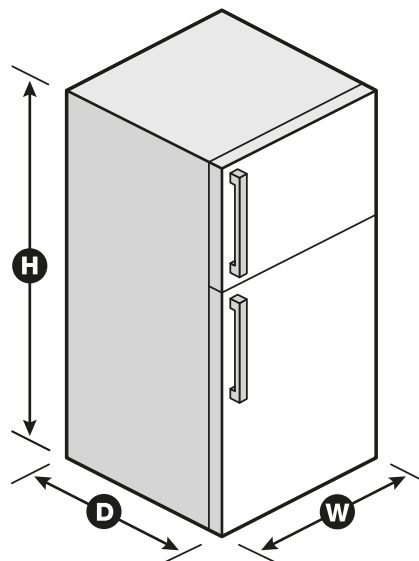

Dimensions

Product Dimensions (H x W x D)	65-7/8" x 28" x 33-1/2"
Depth with Door Open 90°	56-3/4"
Cutout Dimensions	Allow extra 1/2" on sides and top Allow extra 1" on rear

Reference Material

- [Dimension Guide](#)
- [Use & Care Guide](#)
- [Energy Guide](#)
- [Warranty](#)

Keep items ice cold with controls that adjust the freezer temperature.

*Based on 12-month average of unit sales. Refrigeration, Cooking, Dishwashers and Laundry appliances. TraQline 2018. NOTE: Dimensions are for planning purposes only. For complete details, see Installation Instructions packed with product. Specifications subject to change without notice. ©/™ © 2020. All rights reserved. Printed in the U.S.A. D200052XXC. WRT106TFDSPECSHEETV01.