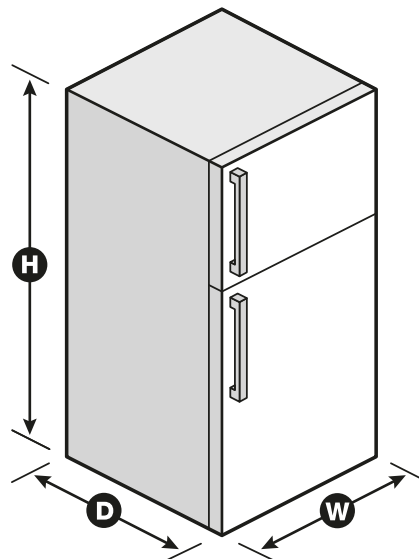

Freezer Temperature Controls

Keep items ice cold with controls that adjust the freezer temperature.

*Based on 12-month average of unit sales. Refrigeration, Cooking, Dishwashers and Laundry appliances. TraQline 2018. NOTE: Dimensions are for planning purposes only. For complete details, see Installation Instructions packed with product. Specifications subject to change without notice. ©/™ © 2020. All rights reserved. Printed in the U.S.A. D200052XXC. WRT104TFDSPECSHEETV01.