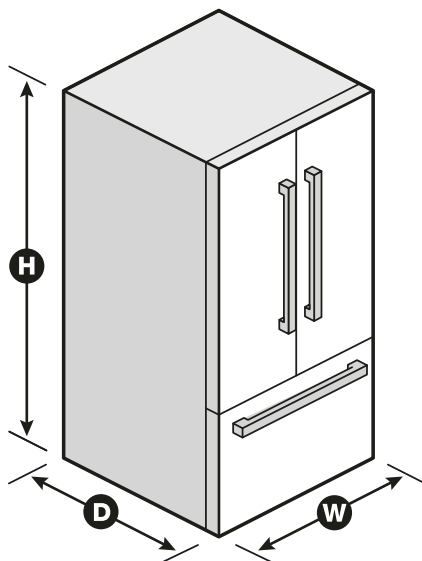

General Features & Properties

Dual Icemakers
Exterior Ice and Water Dispenser with EveryDrop® Filtration
Humidity-Controlled Crispers
Pizza Pocket
Adjustable Gallon Door Bins
Two-Tier Freezer Storage
Spillproof Glass Shelves
Deli Drawer
LED Interior Lighting

Electrical Details

Amps	15
Volts	115

Certifications

ENERGY STAR® Certified	Yes
------------------------	-----

Technical Details

Refrigerator Type	French Door
Number of Doors	3
Number of Interior Refrigerator Shelves	5
Number of Refrigerator Door Bins	3 Adjustable, 2 Fixed
Number of Interior Freezer Shelves	2 Plastic
Number of Freezer Door Bins	1 Pizza Pocket
Lighting Type	LED
Ice Maker	Factory Installed
Ice Maker Location	Refrigerator Door
Dispenser Type	Exterior Ice and Water

Dimensions

Product Dimensions (H x W x D)	69-7/8" x 35-11/16" x 35-5/8"
Depth with Door Open 90°	48"
Cutout Dimensions	Allow extra 1/2" on sides and top Allow extra 1" on rear

Reference Material

- [Dimension Guide](#)
- [Use & Care Guide](#)
- [Energy Guide](#)
- [Warranty](#)

Key Features & Benefits

- Platter Pocket**
Keep wide, flat items out of the way with the platter pocket.
- Fingerprint Resistant**
Hide fingerprints and smudges with a finish that easily wipes clean.
- In-Door-Ice® Storage**
Get an extra full shelf with an ice bin that's moved to the door.