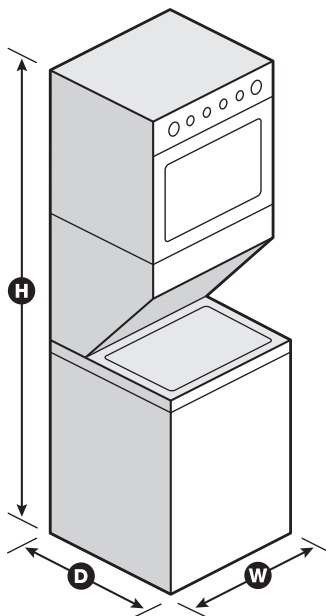

Reference Material

[Install Guide](#)

[Use & Care Guide](#)

[Energy Guide](#)

NOTE: Dimensions are for planning purposes only. For complete details, see Installation Instructions packed with product. Specifications subject to change without notice.

®/™ © 2020. All rights reserved. Printed in the U.S.A. D200104XXD. WGTLV27HSpecSheetV01.