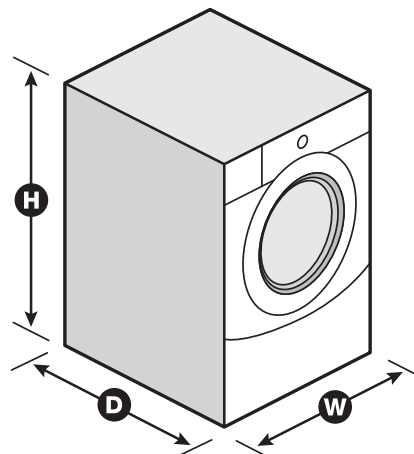

Number of Options 7

Washer Option Selections
Control Lock
Extra Rinse

Dimensions

Product Dimensions (H x W x D) 38-5/8" x 27" x 31-9/16"

Depth with Door Open 90° 56-1/2"

Reference Material

[Install Guide](#)

[Use & Care Guide](#)

[Energy Guide](#)

[Warranty](#)

Key Features & Benefits

4.3 cu. ft. Capacity

Get plenty of room for bulky items with 4.3 cu. ft. capacity.

ENERGY STAR® Certified

ENERGY STAR® certified models exceed government standards to help conserve natural resources and save money on your utility bills

Intuitive Controls

Let the washer guide you to the right cycle combinations or customize up to 35 of your own to get the right type of fabric care for whatever you're washing.

NOTE: Dimensions are for planning purposes only. For complete details, see Installation Instructions packed with product. Specifications subject to change without notice.