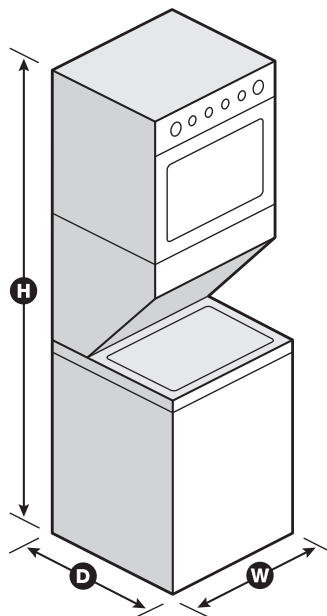

Dimensions

Product Dimensions (H x W x D)	75-1/2" x 27-1/2" x 32-7/16"
Depth with Door Open 90°	47-1/2"
Maximum Vent Length	125'
Venting Direction	Rear Internal Venting + Left/Right External Venting

Key Features & Benefits

Reference Material

- [Install Guide](#)
- [Use & Care Guide](#)
- [Energy Guide](#)

NOTE: Dimensions are for planning purposes only. For complete details, see Installation Instructions packed with product. Specifications subject to change without notice.