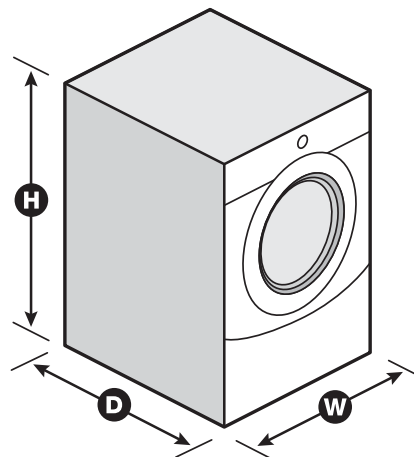

NOTE: Dimensions are for planning purposes only. For complete details, see Installation Instructions packed with product. Specifications subject to change without notice.

®/™ © 2020. All rights reserved. Printed in the U.S.A. D200104XXD. WED8620HSpecSheetV01.