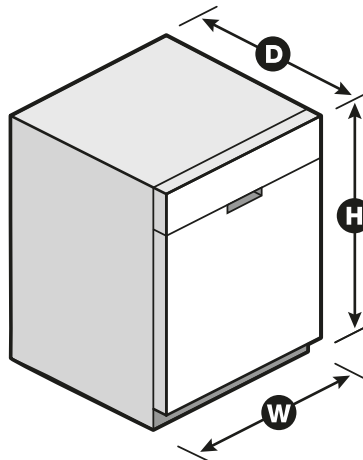

*Per IEC standards. **Compared to Normal cycle with lightly soiled loads. †Based on 12-month average of unit sales. TraQline 2018. NOTE: Dimensions are for planning purposes only. For complete details, see Installation Instructions packed with product. Specifications subject to change without notice. ®/™ © 2020. All rights reserved. Printed in the U.S.A. D200052XXA. WDF540PADSPECSHEETV01.