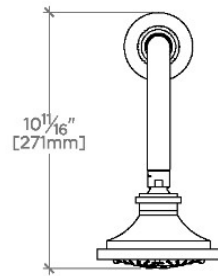

TECHNICAL DETAILS

Fittings Hole Diameter: 1 3/8"
Inlet Connection Size: 1/2"
Inlet Connection Type: Male NPT
Pivot: Y
Restricted Maximum Flow Rate: 1.75 gpm
Water Pressure Maximum: 85.0 psi
Water Pressure Minimum: 20.0 psi
Water Pressure Recommended: 45.0 psi

CODES & STANDARDS

ASME A112.18.1/CSA B125.1, CEC(1.5GPM & 1.75GPM Only), DOE

PRODUCT FEATURES

Made of Brass

Features a swivel 5" showerhead with three adjustable spray patterns

Includes a 12" wall mounted 90 degree shower arm

Stocked in Brass, Chrome and Nickel

Showerhead available in 1.75gpm (6.6L/min) flow rate

CERTIFICATIONS

PRODUCT (NOTES)

HENRY CHRONOS

CNS357

Henry Chronos 5" Showerhead with Adjustable Spray with
12" Wall Mounted 90 Degree Shower Arm

TOP VIEW SCALE: 1/2"=1'-0"

FRONT VIEW SCALE: 1/2"=1'-0"

SIDE VIEW SCALE: 1/2"=1'-0"