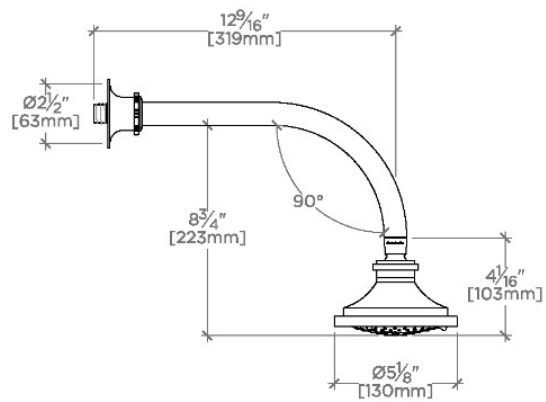

TECHNICAL DETAILS

Fittings Hole Diameter: 1 3/8"
Inlet Connection Size: 1/2"
Inlet Connection Type: Male NPT
Pivot: Y
Restricted Maximum Flow Rate: 1.75 gpm
Water Pressure Maximum: 85.0 psi
Water Pressure Minimum: 20.0 psi
Water Pressure Recommended: 45.0 psi

CODES & STANDARDS

ASME A112.18.1/CSA B125.1, CEC(1.5GPM & 1.75GPM Only), DOE

PRODUCT FEATURES

Made of Brass

Features a swivel 5" showerhead with three adjustable spray patterns

Includes a 12" wall mounted 90 degree shower arm

Stocked in Brass, Chrome and Nickel

Showerhead available in 1.75gpm (6.6L/min) flow rate

CERTIFICATIONS

PRODUCT (NOTES)

HENRY CHRONOS

CNS357

Henry Chronos 5" Showerhead with Adjustable Spray with
12" Wall Mounted 90 Degree Shower Arm

TOP VIEW SCALE: 1/2"=1'-0"

FRONT VIEW SCALE: 1/2"=1'-0"

SIDE VIEW SCALE: 1/2"=1'-0"