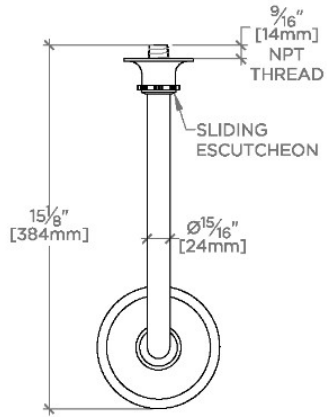

TECHNICAL DETAILS

Fittings Hole Diameter: 1 3/8"
Inlet Connection Size: 1/2"
Inlet Connection Type: Male NPT
Pivot: Y
Restricted Maximum Flow Rate: 1.75 gpm
Water Pressure Maximum: 85.0 psi
Water Pressure Minimum: 20.0 psi
Water Pressure Recommended: 45.0 psi

CODES & STANDARDS

ASME A112.18.1/CSA B125.1, CEC(1.5GPM & 1.75GPM Only), DOE

PRODUCT FEATURES

Made of Brass

Features a swivel 5" showerhead with three adjustable spray patterns

Includes a 12" wall mounted 90 degree shower arm

Stocked in Brass, Chrome and Nickel

Showerhead available in 1.75gpm (6.6L/min) flow rate

CERTIFICATIONS

PRODUCT (NOTES)

HENRY CHRONOS

CNS357

Henry Chronos 5" Showerhead with Adjustable Spray with
12" Wall Mounted 90 Degree Shower Arm

TOP VIEW SCALE: 1/2"=1'-0"

FRONT VIEW SCALE: 1/2"=1'-0"

SIDE VIEW SCALE: 1/2"=1'-0"