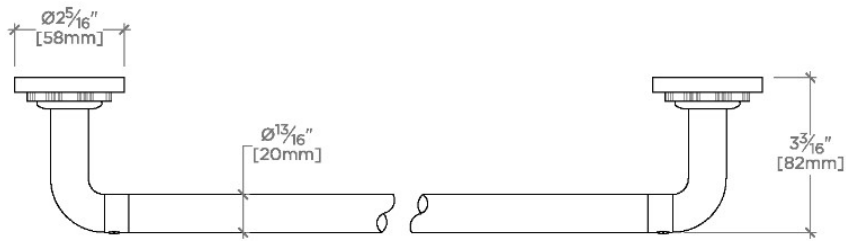

HENRY CHRONOS

CNTB18

Henry Chronos 18" Single Towel Bar

SHOWN IN HENRY CHRONOS 18" SINGLE TOWEL BAR | CNTB18

TECHNICAL DETAILS

Primary Material: Brass

INSPIRATION

Inspired by dive watches, Henry Chronos radiates design prowess and technical precision. Chronos retains the design integrity of our original, iconic Henry collection, while imbuing it with modern details and exquisite materials.

CNTB18

Henry Chronos 18" Single Towel Bar

TOP VIEW

SCALE: 3"=1'-0"

FRONT VIEW

SCALE: 3"=1'-0"

SIDE VIEW

SCALE: 3"=1'-0"