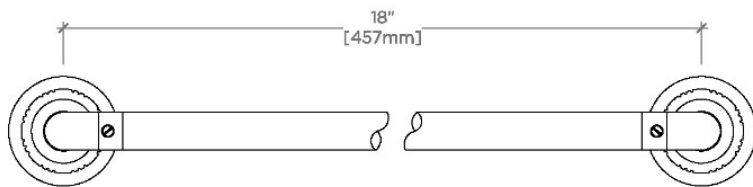

HENRY CHRONOS

CNTB18

Henry Chronos 18" Single Towel Bar

SHOWN IN HENRY CHRONOS 18" SINGLE TOWEL BAR | CNTB18

TECHNICAL DETAILS

Primary Material: Brass

INSPIRATION

Inspired by dive watches, Henry Chronos radiates design prowess and technical precision. Chronos retains the design integrity of our original, iconic Henry collection, while imbuing it with modern details and exquisite materials.

CODES & STANDARDS

PRODUCT FEATURES

All Mounting Hardware Included

Solid Brass Construction

Stocked in Brass, Chrome and Nickel

CERTIFICATIONS

PRODUCT (NOTES)

HENRY CHRONOS

CNTB18

Henry Chronos 18" Single Towel Bar

TOP VIEW

SCALE: 3"=1'-0"

FRONT VIEW

SCALE: 3"=1'-0"

SIDE VIEW

SCALE: 3"=1'-0"