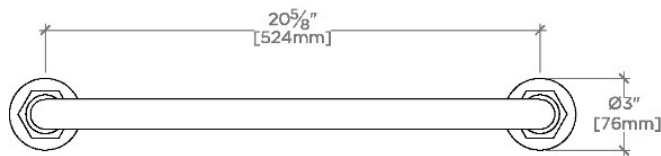

### PRODUCT (NOTES)

---

Henry 110v Single Rail Towel Warmer

TOP VIEW

SCALE: 1/2"=1'-0"

FRONT VIEW

SCALE: 1/2"=1'-0"

SIDE VIEW

SCALE: 1/2"=1'-0"