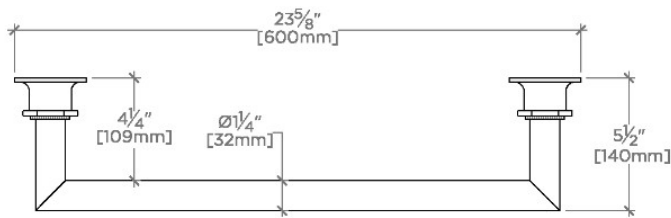

### PRODUCT (NOTES)

---

Henry 110v Single Rail Towel Warmer

TOP VIEW

SCALE: 1/2"=1'-0"

FRONT VIEW

SCALE: 1/2"=1'-0"

SIDE VIEW

SCALE: 1/2"=1'-0"