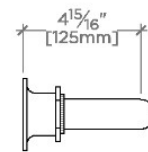

### PRODUCT (NOTES)

---

Henry 110v Single Rail Towel Warmer

TOP VIEW

SCALE: 1/2"=1'-0"

FRONT VIEW

SCALE: 1/2"=1'-0"

SIDE VIEW

SCALE: 1/2"=1'-0"