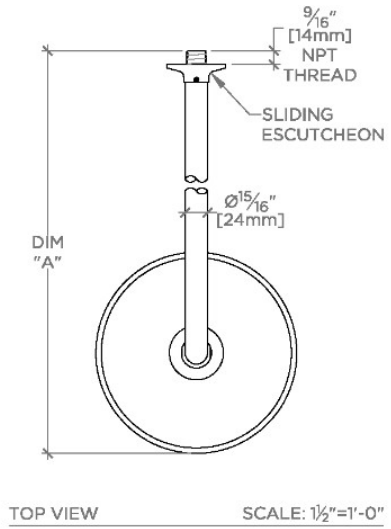

## EASTON

EAS188

Easton 8" Rain Showerhead with 18" Wall Mounted 90 Degree Shower Arm

SHOWN IN EASTON 8" RAIN SHOWERHEAD WITH 18" WALL MOUNTED 90 DEGREE SHOWER ARM | EAS188

### TECHNICAL DETAILS

Adjustable Versus Fixed Spray: Fixed  
 Fittings Hole Diameter: 1 1/4"  
 Flow Restriction Options: 1.5, 1.75, 2.0  
 Inlet Connection Size: 1/2"  
 Inlet Connection Type: Male NPT  
 Pivot: Y  
 Primary Material: Brass  
 Restricted Maximum Flow Rate: 1.75 gpm  
 Water Pressure Maximum: 85.0 psi  
 Water Pressure Minimum: 20.0 psi  
 Water Pressure Recommended: 45.0 psi

### PRODUCT FEATURES

- Made of Brass
- Features a swivel 8" rain showerhead with easy clean rubber nozzles
- Includes a 18" wall mounted 90 degree shower arm
- Stocked in Brass, Chrome, Nickel and Matte Nickel
- Rain showerhead available in 1.75gpm (6.6L/min) flow rate

## EAS188

Easton 8" Rain Showerhead with 18" Wall Mounted 90 Degree Shower Arm

STYLE NO.	DIM "A"	DIM "B"
EAS187	16 3/4" [426mm]	12 9/16" [319mm]
OPS187		
EAS188	22 3/4" [578mm]	18 9/16" [472mm]
OPS188		