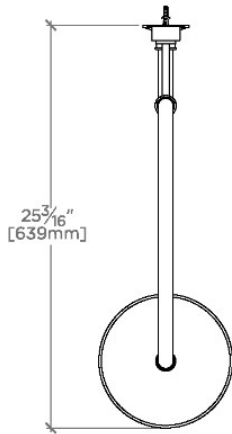

EASTON

EAS18G

Easton 8" Rain Showerhead with 20" Wall Mounted
Gooseneck Shower Arm

SHOWN IN EASTON 8" RAIN SHOWERHEAD WITH 20" WALL MOUNTED GOOSENECK SHOWER ARM | EAS18G

TECHNICAL DETAILS

Adjustable Versus Fixed Spray: Fixed
Fittings Hole Diameter: 1 1/4"
Inlet Connection Size: 1/2"
Inlet Connection Type: Female Straight Threads with
Rubber Washer
Pivot: Y
Primary Material: Brass
Restricted Maximum Flow Rate: 1.75 gpm
Water Pressure Maximum: 85.0 psi
Water Pressure Minimum: 20.0 psi
Water Pressure Recommended: 45.0 psi

Features a swivel 8" rain showerhead with easy clean rubber nozzles

Includes a 20" wall mounted gooseneck shower arm

Stocked in Brass, Chrome and Nickel

Rain showerhead available in 1.75gpm (6.6L/min) flow rate

CERTIFICATIONS

PRODUCT (NOTES)

Easton 8" Rain Showerhead with 20" Wall Mounted
Gooseneck Shower Arm

TOP VIEW SCALE: 1"=1'-0"

FRONT VIEW SCALE: 1"=1'-0"

SIDE VIEW SCALE: 1"=1'-0"