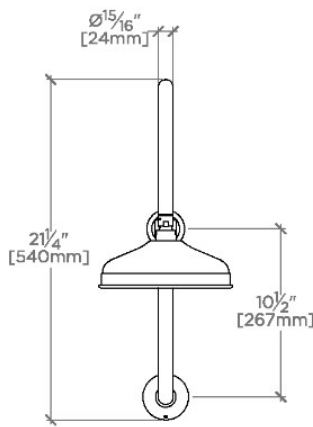

EASTON

EAS18G

Easton 8" Rain Showerhead with 20" Wall Mounted
Gooseneck Shower Arm

SHOWN IN EASTON 8" RAIN SHOWERHEAD WITH 20" WALL MOUNTED GOOSENECK SHOWER ARM | EAS18G

TECHNICAL DETAILS

Adjustable Versus Fixed Spray: Fixed
Fittings Hole Diameter: 1 1/4"
Inlet Connection Size: 1/2"
Inlet Connection Type: Female Straight Threads with
Rubber Washer
Pivot: Y
Primary Material: Brass
Restricted Maximum Flow Rate: 1.75 gpm
Water Pressure Maximum: 85.0 psi
Water Pressure Minimum: 20.0 psi
Water Pressure Recommended: 45.0 psi

Features a swivel 8" rain showerhead with easy clean rubber nozzles

Includes a 20" wall mounted gooseneck shower arm

Stocked in Brass, Chrome and Nickel

Rain showerhead available in 1.75gpm (6.6L/min) flow rate

CERTIFICATIONS

PRODUCT (NOTES)

Easton 8" Rain Showerhead with 20" Wall Mounted
Gooseneck Shower Arm

TOP VIEW SCALE: 1"=1'-0"

FRONT VIEW SCALE: 1"=1'-0"

SIDE VIEW SCALE: 1"=1'-0"