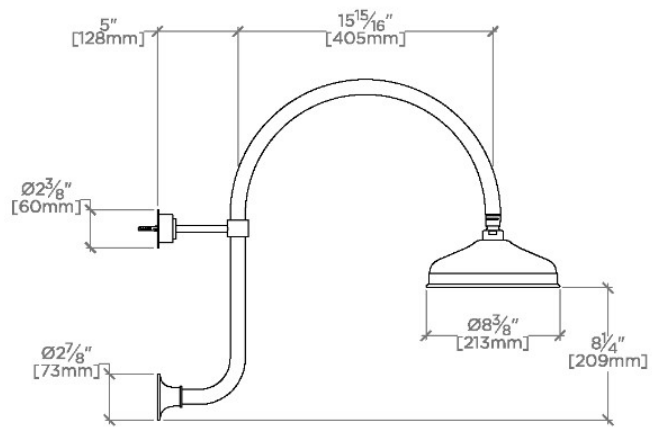

EASTON

EAS18G

Easton 8" Rain Showerhead with 20" Wall Mounted
Gooseneck Shower Arm

SHOWN IN EASTON 8" RAIN SHOWERHEAD WITH 20" WALL MOUNTED GOOSENECK SHOWER ARM | EAS18G

TECHNICAL DETAILS

Adjustable Versus Fixed Spray: Fixed
Fittings Hole Diameter: 1 1/4"
Inlet Connection Size: 1/2"
Inlet Connection Type: Female Straight Threads with
Rubber Washer
Pivot: Y
Primary Material: Brass
Restricted Maximum Flow Rate: 1.75 gpm
Water Pressure Maximum: 85.0 psi
Water Pressure Minimum: 20.0 psi
Water Pressure Recommended: 45.0 psi

Features a swivel 8" rain showerhead with easy clean rubber nozzles

Includes a 20" wall mounted gooseneck shower arm

Stocked in Brass, Chrome and Nickel

Rain showerhead available in 1.75gpm (6.6L/min) flow rate

CERTIFICATIONS

PRODUCT (NOTES)

Easton 8" Rain Showerhead with 20" Wall Mounted
Gooseneck Shower Arm

TOP VIEW SCALE: 1"=1'-0"

FRONT VIEW SCALE: 1"=1'-0"

SIDE VIEW SCALE: 1"=1'-0"