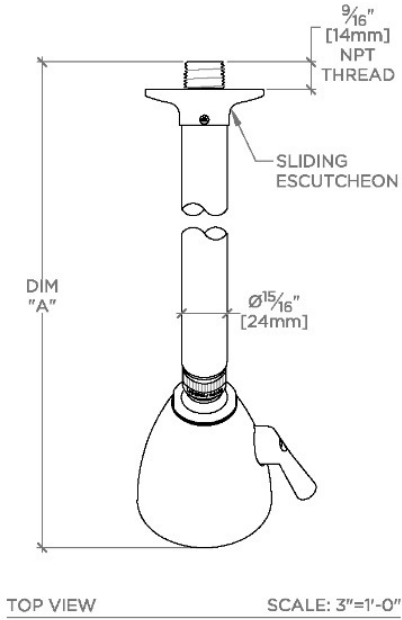

## DASH

DSS335

Dash 2 3/4" Showerhead with Adjustable Spray with 8" Wall Mounted 45 Degree Shower Arm

SHOWN IN DASH 2 3/4" SHOWERHEAD WITH ADJUSTABLE SPRAY WITH 8" WALL MOUNTED 45 DEGREE SHOWER ARM | DSS335

### TECHNICAL DETAILS

Adjustable Versus Fixed Spray: Adjustable Spray  
Fittings Hole Diameter: 1 1/4"  
Inlet Connection Size: 1/2"  
Inlet Connection Type: Male NPT  
Pivot: Y  
Primary Material: Brass  
Restricted Maximum Flow Rate: 1.75 gpm  
Water Pressure Maximum: 85.0 psi  
Water Pressure Minimum: 20.0 psi  
Water Pressure Recommended: 45.0 psi

### PRODUCT FEATURES

Made of Brass

Features a swivel 2 3/4" showerhead with two adjustable spray patterns

Includes a 8" wall mounted 45 degree shower arm

Stocked in Brass, Chrome and Nickel

Showerhead available in 1.75gpm (6.6L/min) flow rate

## DSS335

Dash 2 3/4" Showerhead with Adjustable Spray with 8" Wall Mounted 45 Degree Shower Arm

STYLE NO.	DIM "A"	DIM "B"
DSS334	10 1/16" [256mm]	6 1/4" [158mm]
HGS334		
RRS334		
DSS335	12 1/16" [307mm]	8 1/4" [209mm]
HGS335		
RRS335		