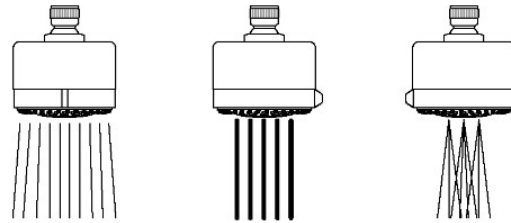

### PRODUCT (NOTES)

.25

PTS234

.25 3 1/4" Showerhead with Adjustable Spray with 6" Wall Mounted 45 Degree Shower Arm

TOP VIEW SCALE: 3"=1'-0"

STYLE NO.	DIM "A"	DIM "B"
LVS234	9 3/16" [250mm]	6 1/4" [158mm]
PTS234		
LVS235	11 3/16" [301mm]	8 1/4" [209mm]
PTS235		

SPRAY PATTERNS

FRONT VIEW SCALE: 3"=1'-0"

SIDE VIEW SCALE: 3"=1'-0"