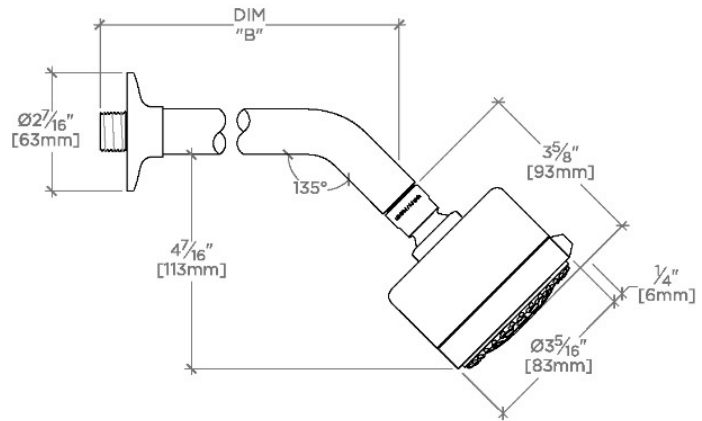

### TECHNICAL DETAILS

Adjustable Versus Fixed Spray: Adjustable Spray  
Fittings Hole Diameter: 1 1/4"  
Inlet Connection Size: 1/2"  
Inlet Connection Type: Male NPT  
Pivot: Y  
Primary Material: Brass  
Restricted Maximum Flow Rate: 1.75 gpm  
Water Pressure Maximum: 85.0 psi  
Water Pressure Minimum: 20.0 psi  
Water Pressure Recommended: 45.0 psi

### PRODUCT FEATURES

Made of Brass

Features a swivel 3 1/4" showerhead with three adjustable spray patterns

Includes a 6" wall mounted 45 degree shower arm

Stocked in Brass, Chrome and Nickel

Showerhead available in 1.75gpm (6.6L/min) flow rate

### PRODUCT (NOTES)

.25

PTS234

.25 3 1/4" Showerhead with Adjustable Spray with 6" Wall Mounted 45 Degree Shower Arm

TOP VIEW SCALE: 3"=1'-0"

STYLE NO.	DIM "A"	DIM "B"
LVS234	9 3/16" [250mm]	6 1/4" [158mm]
PTS234		
LVS235	11 3/16" [301mm]	8 1/4" [209mm]
PTS235		

SPRAY PATTERNS

FRONT VIEW SCALE: 3"=1'-0"

SIDE VIEW SCALE: 3"=1'-0"