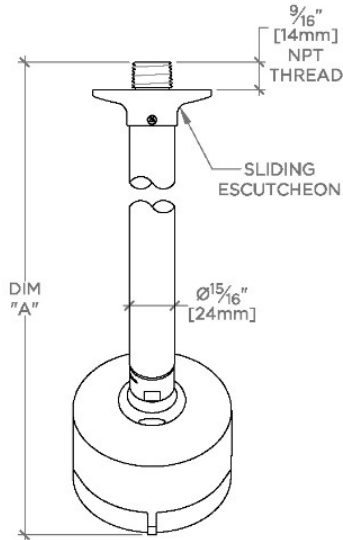

### TECHNICAL DETAILS

Adjustable Versus Fixed Spray: Adjustable Spray  
Fittings Hole Diameter: 1 1/4"  
Inlet Connection Size: 1/2"  
Inlet Connection Type: Male NPT  
Pivot: Y  
Primary Material: Brass  
Restricted Maximum Flow Rate: 1.75 gpm  
Water Pressure Maximum: 85.0 psi  
Water Pressure Minimum: 20.0 psi  
Water Pressure Recommended: 45.0 psi

### PRODUCT FEATURES

Made of Brass

Features a swivel 3 1/4" showerhead with three adjustable spray patterns

Includes a 6" wall mounted 45 degree shower arm

Stocked in Brass, Chrome and Nickel

Showerhead available in 1.75gpm (6.6L/min) flow rate

### PRODUCT (NOTES)

.25

PTS234

.25 3 1/4" Showerhead with Adjustable Spray with 6" Wall Mounted 45 Degree Shower Arm

TOP VIEW SCALE: 3"=1'-0"

STYLE NO.	DIM "A"	DIM "B"
LVS234	9 3/16" [250mm]	6 1/4" [158mm]
PTS234		
LVS235	11 3/16" [301mm]	8 1/4" [209mm]
PTS235		

SPRAY PATTERNS

FRONT VIEW SCALE: 3"=1'-0"

SIDE VIEW SCALE: 3"=1'-0"