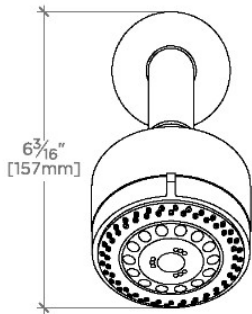

## PTS234

.25 3 1/4" Showerhead with Adjustable Spray with 6" Wall Mounted 45 Degree Shower Arm

SHOWN IN .25 3 1/4" SHOWERHEAD WITH ADJUSTABLE SPRAY WITH 6" WALL MOUNTED 45 DEGREE SHOWER ARM | PTS234

### TECHNICAL DETAILS

Adjustable Versus Fixed Spray: Adjustable Spray  
Fittings Hole Diameter: 1 1/4"  
Inlet Connection Size: 1/2"  
Inlet Connection Type: Male NPT  
Pivot: Y  
Primary Material: Brass  
Restricted Maximum Flow Rate: 1.75 gpm  
Water Pressure Maximum: 85.0 psi  
Water Pressure Minimum: 20.0 psi  
Water Pressure Recommended: 45.0 psi

### PRODUCT (NOTES)

.25

PTS234

.25 3 1/4" Showerhead with Adjustable Spray with 6" Wall Mounted 45 Degree Shower Arm

TOP VIEW SCALE: 3"=1'-0"

STYLE NO.	DIM "A"	DIM "B"
LVS234	9 3/16" [250mm]	6 1/4" [158mm]
PTS234		
LVS235	11 3/16" [301mm]	8 1/4" [209mm]
PTS235		

SPRAY PATTERNS

FRONT VIEW SCALE: 3"=1'-0"

SIDE VIEW SCALE: 3"=1'-0"