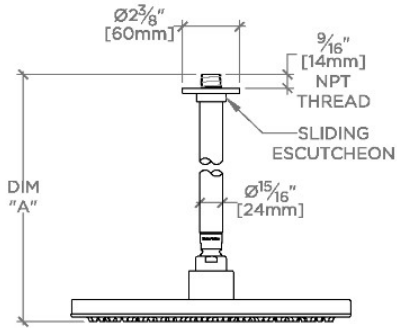

ISLA

ISS222

Isla 12" Rain Showerhead with 18" Ceiling Mounted Shower Arm

SHOWN IN ISLA 12" RAIN SHOWERHEAD WITH 18" CEILING MOUNTED SHOWER ARM | ISS222

TECHNICAL DETAILS

Adjustable Versus Fixed Spray: Fixed
Fittings Hole Diameter: 1 1/4"
Inlet Connection Size: 1/2"
Inlet Connection Type: Male NPT
Pivot: Y
Primary Material: Brass
Restricted Maximum Flow Rate: 1.75 gpm
Water Pressure Maximum: 85.0 psi
Water Pressure Minimum: 20.0 psi
Water Pressure Recommended: 45.0 psi

Made of Brass

Features a swivel 12" rain showerhead with easy clean rubber nozzles

Includes an 18" ceiling mounted shower arm

Stocked in Brass, Chrome and Nickel

Rain showerhead available in 1.75gpm (6.6L/min) flow rate

CERTIFICATIONS

PRODUCT (NOTES)

WATERWORKS

ISLA

ISS222

Isla 12" Rain Showerhead with 18" Ceiling Mounted Shower Arm

CEILING VIEW SCALE: 1/2"=1'-0"

STYLE NO.	DIM "A"	DIM "B"
FLS220	10 7/16" [262mm]	6 9/16" [167mm]
ISS220		
FLS221	16 5/16" [414mm]	12 9/16" [319mm]
ISS221		
FLS222	22 5/16" [566mm]	18 9/16" [472mm]
ISS222		

FRONT VIEW SCALE: 1/2"=1'-0"

SIDE VIEW SCALE: 1/2"=1'-0"