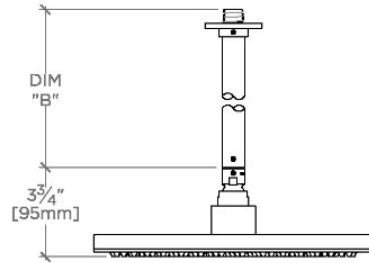

ISLA

ISS222

Isla 12" Rain Showerhead with 18" Ceiling Mounted Shower Arm

SHOWN IN ISLA 12" RAIN SHOWERHEAD WITH 18" CEILING MOUNTED SHOWER ARM | ISS222

TECHNICAL DETAILS

Adjustable Versus Fixed Spray: Fixed
Fittings Hole Diameter: 1 1/4"
Inlet Connection Size: 1/2"
Inlet Connection Type: Male NPT
Pivot: Y
Primary Material: Brass
Restricted Maximum Flow Rate: 1.75 gpm
Water Pressure Maximum: 85.0 psi
Water Pressure Minimum: 20.0 psi
Water Pressure Recommended: 45.0 psi

CERTIFICATIONS

PRODUCT (NOTES)

WATERWORKS

ISLA

ISS222

Isla 12" Rain Showerhead with 18" Ceiling Mounted Shower Arm

CEILING VIEW SCALE: 1/2"=1'-0"

STYLE NO.	DIM "A"	DIM "B"
FLS220	10 7/16" [262mm]	6 9/16" [167mm]
ISS220		
FLS221	16 5/16" [414mm]	12 9/16" [319mm]
ISS221		
FLS222	22 5/16" [566mm]	18 9/16" [472mm]
ISS222		

FRONT VIEW SCALE: 1/2"=1'-0"

SIDE VIEW SCALE: 1/2"=1'-0"