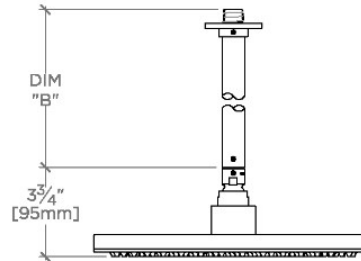

ISLA

ISS221

Isla 12" Rain Showerhead with 12" Ceiling Mounted Shower Arm

SHOWN IN ISLA 12" RAIN SHOWERHEAD WITH 12" CEILING MOUNTED SHOWER ARM | ISS221

TECHNICAL DETAILS

Adjustable Versus Fixed Spray: Fixed
Fittings Hole Diameter: 1 1/4"
Inlet Connection Size: 1/2"
Inlet Connection Type: Male NPT
Pivot: Y
Primary Material: Brass
Restricted Maximum Flow Rate: 1.75 gpm
Water Pressure Maximum: 85.0 psi
Water Pressure Minimum: 20.0 psi
Water Pressure Recommended: 45.0 psi

CERTIFICATIONS

PRODUCT (NOTES)

WATERWORKS

ISLA

ISS221

Isla 12" Rain Showerhead with 12" Ceiling Mounted Shower Arm

CEILING VIEW SCALE: 1/2"=1'-0"

STYLE NO.	DIM "A"	DIM "B"
FLS220	10 ⁵ / ₁₆ " [262mm]	6 ⁹ / ₁₆ " [167mm]
ISS220		
FLS221	16 ⁵ / ₁₆ " [414mm]	12 ⁹ / ₁₆ " [319mm]
ISS221		
FLS222	22 ⁵ / ₁₆ " [566mm]	18 ⁹ / ₁₆ " [472mm]
ISS222		

FRONT VIEW SCALE: 1/2"=1'-0"

SIDE VIEW SCALE: 1/2"=1'-0"