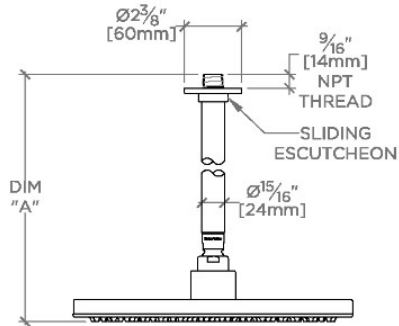

ISLA

ISS221

Isla 12" Rain Showerhead with 12" Ceiling Mounted Shower Arm

SHOWN IN ISLA 12" RAIN SHOWERHEAD WITH 12" CEILING MOUNTED SHOWER ARM | ISS221

TECHNICAL DETAILS

Adjustable Versus Fixed Spray: Fixed
Fittings Hole Diameter: 1 1/4"
Inlet Connection Size: 1/2"
Inlet Connection Type: Male NPT
Pivot: Y
Primary Material: Brass
Restricted Maximum Flow Rate: 1.75 gpm
Water Pressure Maximum: 85.0 psi
Water Pressure Minimum: 20.0 psi
Water Pressure Recommended: 45.0 psi

Made of Brass

Features a swivel 12" rain showerhead with easy clean rubber nozzles

Includes a 12" ceiling mounted shower arm

Stocked in Brass, Chrome and Nickel

Rain showerhead available in 1.75gpm (6.6L/min) flow rate

CERTIFICATIONS

PRODUCT (NOTES)

WATERWORKS

ISLA

ISS221

Isla 12" Rain Showerhead with 12" Ceiling Mounted Shower Arm

CEILING VIEW SCALE: 1/2"=1'-0"

STYLE NO.	DIM "A"	DIM "B"
FLS220	10 ⁵ / ₁₆ " [262mm]	6 ⁹ / ₁₆ " [167mm]
ISS220		
FLS221	16 ⁵ / ₁₆ " [414mm]	12 ⁹ / ₁₆ " [319mm]
ISS221		
FLS222	22 ⁵ / ₁₆ " [566mm]	18 ⁹ / ₁₆ " [472mm]
ISS222		

FRONT VIEW SCALE: 1/2"=1'-0"

SIDE VIEW SCALE: 1/2"=1'-0"