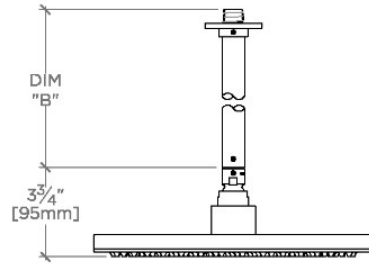

ISLA

ISS220

Isla 12" Rain Showerhead with 6" Ceiling Mounted Shower Arm

SHOWN IN ISLA 12" RAIN SHOWERHEAD WITH 6" CEILING MOUNTED SHOWER ARM | ISS220

TECHNICAL DETAILS

Adjustable Versus Fixed Spray: Fixed
Fittings Hole Diameter: 1 1/4"
Inlet Connection Size: 1/2"
Inlet Connection Type: Male NPT
Pivot: Y
Primary Material: Brass
Restricted Maximum Flow Rate: 1.75 gpm
Water Pressure Maximum: 85.0 psi
Water Pressure Minimum: 20.0 psi
Water Pressure Recommended: 45.0 psi

CERTIFICATIONS

PRODUCT (NOTES)

WATERWORKS

ISLA

ISS220

Isla 12" Rain Showerhead with 6" Ceiling Mounted Shower Arm

CEILING VIEW SCALE: 1/2"=1'-0"

STYLE NO.	DIM "A"	DIM "B"
FLS220	10 7/16" [262mm]	6 9/16" [167mm]
ISS220		
FLS221	16 5/16" [414mm]	12 9/16" [319mm]
ISS221		
FLS222	22 5/16" [566mm]	18 9/16" [472mm]
ISS222		

FRONT VIEW SCALE: 1/2"=1'-0"

SIDE VIEW SCALE: 1/2"=1'-0"