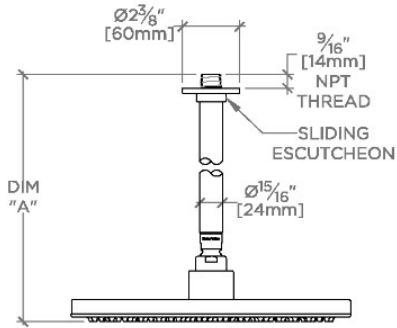

ISLA

ISS220

Isla 12" Rain Showerhead with 6" Ceiling Mounted Shower Arm

SHOWN IN ISLA 12" RAIN SHOWERHEAD WITH 6" CEILING MOUNTED SHOWER ARM | ISS220

TECHNICAL DETAILS

Adjustable Versus Fixed Spray: Fixed
Fittings Hole Diameter: 1 1/4"
Inlet Connection Size: 1/2"
Inlet Connection Type: Male NPT
Pivot: Y
Primary Material: Brass
Restricted Maximum Flow Rate: 1.75 gpm
Water Pressure Maximum: 85.0 psi
Water Pressure Minimum: 20.0 psi
Water Pressure Recommended: 45.0 psi

Made of Brass

Features a swivel 12" rain showerhead with easy clean rubber nozzles

Includes a 6" ceiling mounted shower arm

Stocked in Brass, Chrome and Nickel

Rain showerhead available in 1.75gpm (6.6L/min) flow rate

CERTIFICATIONS

PRODUCT (NOTES)

WATERWORKS

ISLA

ISS220

Isla 12" Rain Showerhead with 6" Ceiling Mounted Shower Arm

CEILING VIEW SCALE: 1/2"=1'-0"

STYLE NO.	DIM "A"	DIM "B"
FLS220	10 7/16" [262mm]	6 9/16" [167mm]
ISS220		
FLS221	16 5/16" [414mm]	12 9/16" [319mm]
ISS221		
FLS222	22 5/16" [566mm]	18 9/16" [472mm]
ISS222		

FRONT VIEW SCALE: 1/2"=1'-0"

SIDE VIEW SCALE: 1/2"=1'-0"