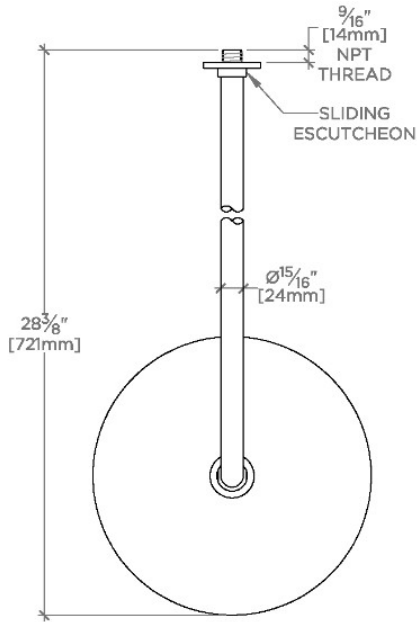

ISLA

ISS229

Isla 12" Rain Showerhead with 22" Wall Mounted 90 Degree Shower Arm

SHOWN IN ISLA 12" RAIN SHOWERHEAD WITH 22" WALL MOUNTED 90 DEGREE SHOWER ARM | ISS229

TECHNICAL DETAILS

Adjustable Versus Fixed Spray: Fixed
Fittings Hole Diameter: 1 1/4"
Inlet Connection Size: 1/2"
Inlet Connection Type: Male NPT
Pivot: Y
Primary Material: Brass
Restricted Maximum Flow Rate: 1.75 gpm
Water Pressure Maximum: 85.0 psi
Water Pressure Minimum: 20.0 psi
Water Pressure Recommended: 45.0 psi

Made of Brass

Features a swivel 12" rain showerhead with easy clean rubber nozzles

Includes a 22" wall mounted 90 degree shower arm

Stocked in Brass, Chrome and Nickel

Rain showerhead available in 1.75gpm (6.6L/min) flow rate

CERTIFICATIONS

PRODUCT (NOTES)

ISLA

ISS229

Isla 12" Rain Showerhead with 22" Wall Mounted 90 Degree Shower Arm

TOP VIEW

SCALE: $\frac{1}{2}$ "=1'-0"

FRONT VIEW

SCALE: $\frac{1}{2}$ "=1'-0"

SIDE VIEW

SCALE: $\frac{1}{2}$ "=1'-0"