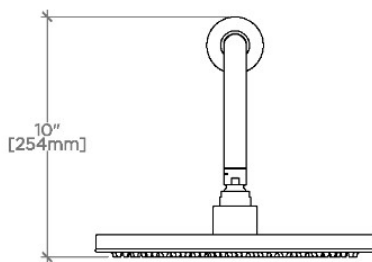

ISLA

ISS229

Isla 12" Rain Showerhead with 22" Wall Mounted 90 Degree Shower Arm

SHOWN IN ISLA 12" RAIN SHOWERHEAD WITH 22" WALL MOUNTED 90 DEGREE SHOWER ARM | ISS229

TECHNICAL DETAILS

Adjustable Versus Fixed Spray: Fixed
Fittings Hole Diameter: 1 1/4"
Inlet Connection Size: 1/2"
Inlet Connection Type: Male NPT
Pivot: Y
Primary Material: Brass
Restricted Maximum Flow Rate: 1.75 gpm
Water Pressure Maximum: 85.0 psi
Water Pressure Minimum: 20.0 psi
Water Pressure Recommended: 45.0 psi

Made of Brass

Features a swivel 12" rain showerhead with easy clean rubber nozzles

Includes a 22" wall mounted 90 degree shower arm

Stocked in Brass, Chrome and Nickel

Rain showerhead available in 1.75gpm (6.6L/min) flow rate

CERTIFICATIONS

PRODUCT (NOTES)

ISLA

ISS229

Isla 12" Rain Showerhead with 22" Wall Mounted 90 Degree Shower Arm

TOP VIEW

SCALE: $\frac{1}{2}$ "=1'-0"

FRONT VIEW

SCALE: $\frac{1}{2}$ "=1'-0"

SIDE VIEW

SCALE: $\frac{1}{2}$ "=1'-0"