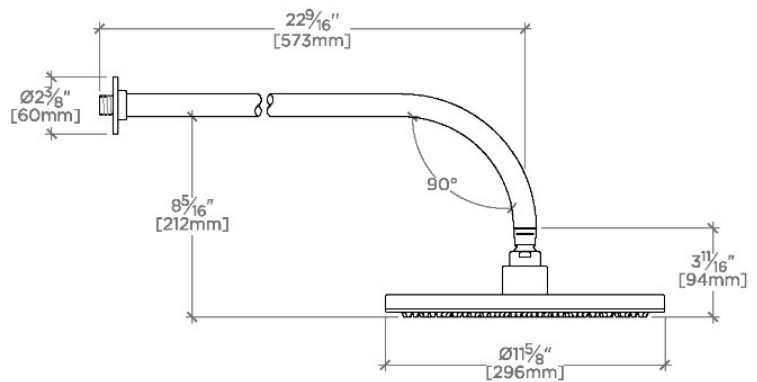

ISLA

ISS229

Isla 12" Rain Showerhead with 22" Wall Mounted 90 Degree Shower Arm

SHOWN IN ISLA 12" RAIN SHOWERHEAD WITH 22" WALL MOUNTED 90 DEGREE SHOWER ARM | ISS229

TECHNICAL DETAILS

Adjustable Versus Fixed Spray: Fixed
Fittings Hole Diameter: 1 1/4"
Inlet Connection Size: 1/2"
Inlet Connection Type: Male NPT
Pivot: Y
Primary Material: Brass
Restricted Maximum Flow Rate: 1.75 gpm
Water Pressure Maximum: 85.0 psi
Water Pressure Minimum: 20.0 psi
Water Pressure Recommended: 45.0 psi

Made of Brass

Features a swivel 12" rain showerhead with easy clean rubber nozzles

Includes a 22" wall mounted 90 degree shower arm

Stocked in Brass, Chrome and Nickel

Rain showerhead available in 1.75gpm (6.6L/min) flow rate

CERTIFICATIONS

PRODUCT (NOTES)

ISLA

ISS229

Isla 12" Rain Showerhead with 22" Wall Mounted 90 Degree Shower Arm

TOP VIEW

SCALE: $\frac{1}{2}$ "=1'-0"

FRONT VIEW

SCALE: $\frac{1}{2}$ "=1'-0"

SIDE VIEW

SCALE: $\frac{1}{2}$ "=1'-0"