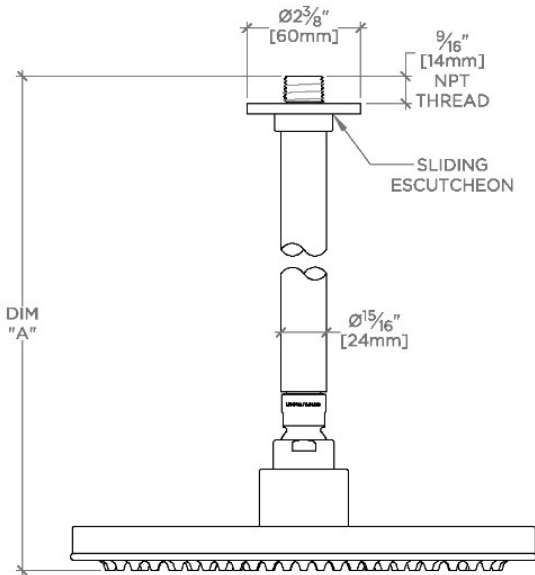

ISLA

ISS202

Isla 10" Rain Showerhead with 18" Ceiling Mounted Shower Arm

SHOWN IN ISLA 10" RAIN SHOWERHEAD WITH 18" CEILING MOUNTED SHOWER ARM | ISS202

TECHNICAL DETAILS

Adjustable Versus Fixed Spray: Fixed
Fittings Hole Diameter: 1 1/4"
Inlet Connection Size: 1/2"
Inlet Connection Type: Male NPT
Pivot: Y
Primary Material: Brass
Restricted Maximum Flow Rate: 1.75 gpm
Water Pressure Maximum: 85.0 psi
Water Pressure Minimum: 20.0 psi
Water Pressure Recommended: 45.0 psi

CERTIFICATIONS

PRODUCT (NOTES)

WATERWORKS

ISLA

ISS202

Isla 10" Rain Showerhead with 18" Ceiling Mounted Shower Arm

CEILING VIEW

SCALE: 3"=1'-0"

STYLE NO.	DIM "A"	DIM "B"
FLS200	10 ⁵ / ₁₆ " [261mm]	6 ⁹ / ₁₆ " [167mm]
ISS200		
FLS201	16 ⁵ / ₁₆ " [414mm]	12 ⁹ / ₁₆ " [319mm]
ISS201		
FLS202	22 ⁵ / ₁₆ " [566mm]	18 ⁹ / ₁₆ " [472mm]
ISS202		

FRONT VIEW

SCALE: 3"=1'-0"

SIDE VIEW

SCALE: 3"=1'-0"