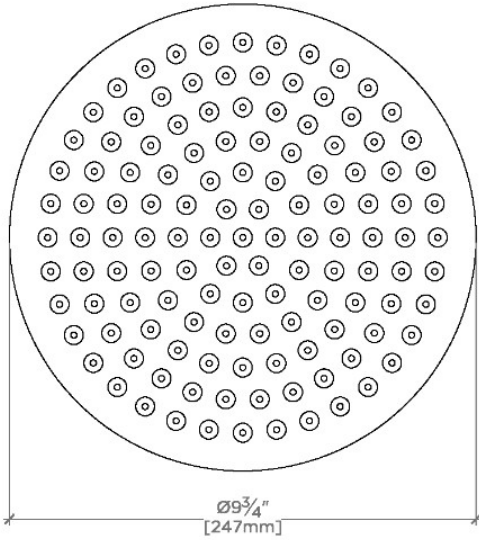

ISLA

ISS202

Isla 10" Rain Showerhead with 18" Ceiling Mounted Shower Arm

SHOWN IN ISLA 10" RAIN SHOWERHEAD WITH 18" CEILING MOUNTED SHOWER ARM | ISS202

TECHNICAL DETAILS

Adjustable Versus Fixed Spray: Fixed
Fittings Hole Diameter: 1 1/4"
Inlet Connection Size: 1/2"
Inlet Connection Type: Male NPT
Pivot: Y
Primary Material: Brass
Restricted Maximum Flow Rate: 1.75 gpm
Water Pressure Maximum: 85.0 psi
Water Pressure Minimum: 20.0 psi
Water Pressure Recommended: 45.0 psi

CERTIFICATIONS

PRODUCT (NOTES)

WATERWORKS

ISLA

ISS202

Isla 10" Rain Showerhead with 18" Ceiling Mounted Shower Arm

CEILING VIEW

SCALE: 3"=1'-0"

STYLE NO.	DIM "A"	DIM "B"
FLS200	10 ⁵ / ₁₆ " [261mm]	6 ⁹ / ₁₆ " [167mm]
ISS200		
FLS201	16 ⁵ / ₁₆ " [414mm]	12 ⁹ / ₁₆ " [319mm]
ISS201		
FLS202	22 ⁵ / ₁₆ " [566mm]	18 ⁹ / ₁₆ " [472mm]
ISS202		

FRONT VIEW

SCALE: 3"=1'-0"

SIDE VIEW

SCALE: 3"=1'-0"