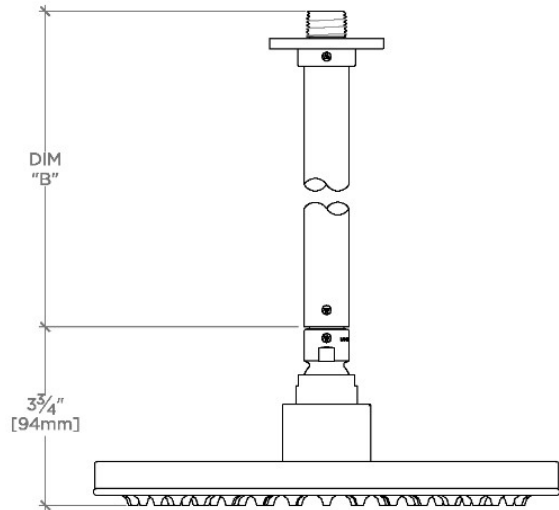

ISLA

ISS202

Isla 10" Rain Showerhead with 18" Ceiling Mounted Shower Arm

SHOWN IN ISLA 10" RAIN SHOWERHEAD WITH 18" CEILING MOUNTED SHOWER ARM | ISS202

TECHNICAL DETAILS

Adjustable Versus Fixed Spray: Fixed
Fittings Hole Diameter: 1 1/4"
Inlet Connection Size: 1/2"
Inlet Connection Type: Male NPT
Pivot: Y
Primary Material: Brass
Restricted Maximum Flow Rate: 1.75 gpm
Water Pressure Maximum: 85.0 psi
Water Pressure Minimum: 20.0 psi
Water Pressure Recommended: 45.0 psi

CERTIFICATIONS

PRODUCT (NOTES)

WATERWORKS

ISLA

ISS202

Isla 10" Rain Showerhead with 18" Ceiling Mounted Shower Arm

CEILING VIEW

SCALE: 3"=1'-0"

STYLE NO.	DIM "A"	DIM "B"
FLS200	10 ⁵ / ₁₆ " [261mm]	6 ⁹ / ₁₆ " [167mm]
ISS200		
FLS201	16 ⁵ / ₁₆ " [414mm]	12 ⁹ / ₁₆ " [319mm]
ISS201		
FLS202	22 ⁵ / ₁₆ " [566mm]	18 ⁹ / ₁₆ " [472mm]
ISS202		

FRONT VIEW

SCALE: 3"=1'-0"

SIDE VIEW

SCALE: 3"=1'-0"