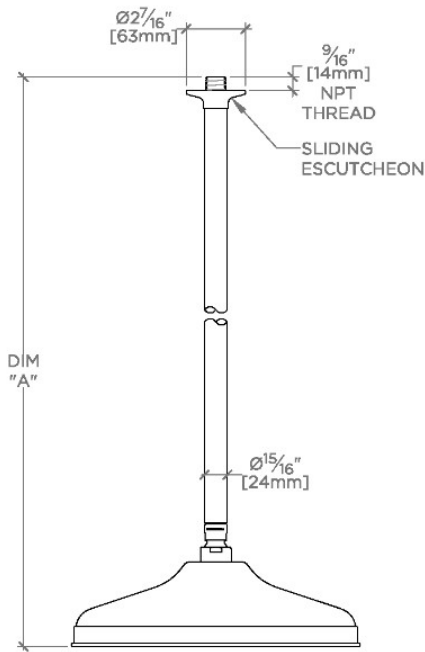

## EASTON

EAS120

Easton 12" Rain Showerhead with 6" Ceiling Mounted Shower Arm

SHOWN IN EASTON 12" RAIN SHOWERHEAD WITH 6" CEILING MOUNTED SHOWER ARM | EAS120

### TECHNICAL DETAILS

Adjustable Versus Fixed Spray: Fixed  
Fittings Hole Diameter: 1 1/4"  
Inlet Connection Size: 1/2"  
Inlet Connection Type: Male NPT  
Pivot: Y  
Primary Material: Brass  
Restricted Maximum Flow Rate: 1.75 gpm  
Water Pressure Maximum: 85.0 psi  
Water Pressure Minimum: 20.0 psi  
Water Pressure Recommended: 45.0 psi

## EAS120

Easton 12" Rain Showerhead with 6" Ceiling Mounted Shower Arm

CEILING VIEW

SCALE: 1/2"=1'-0"

STYLE NO.	DIM "A"	DIM "B"
EAS120	11 <sup>1</sup> / <sub>16</sub> "	6 <sup>9</sup> / <sub>16</sub> "
OPS120	[297mm]	[166mm]
EAS121	17 <sup>3</sup> / <sub>4</sub> "	12 <sup>9</sup> / <sub>16</sub> "
OPS121	[450mm]	[319mm]
EAS122	23 <sup>3</sup> / <sub>4</sub> "	18 <sup>9</sup> / <sub>16</sub> "
OPS122	[603mm]	[472mm]

FRONT VIEW

SCALE: 1/2"=1'-0"

SIDE VIEW

SCALE: 1/2"=1'-0"