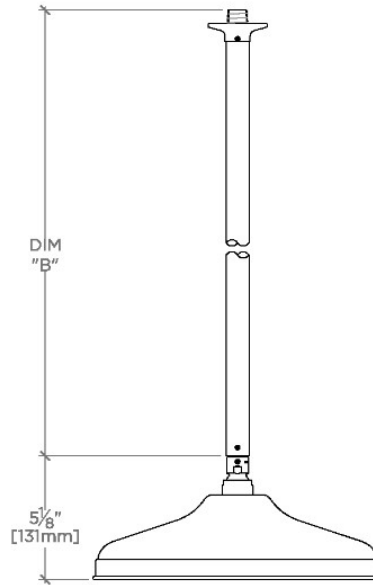

## EASTON

EAS120

Easton 12" Rain Showerhead with 6" Ceiling Mounted Shower Arm

SHOWN IN EASTON 12" RAIN SHOWERHEAD WITH 6" CEILING MOUNTED SHOWER ARM | EAS120

### TECHNICAL DETAILS

Adjustable Versus Fixed Spray: Fixed  
Fittings Hole Diameter: 1 1/4"  
Inlet Connection Size: 1/2"  
Inlet Connection Type: Male NPT  
Pivot: Y  
Primary Material: Brass  
Restricted Maximum Flow Rate: 1.75 gpm  
Water Pressure Maximum: 85.0 psi  
Water Pressure Minimum: 20.0 psi  
Water Pressure Recommended: 45.0 psi

## EAS120

Easton 12" Rain Showerhead with 6" Ceiling Mounted Shower Arm

CEILING VIEW

SCALE: 1/2"=1'-0"

STYLE NO.	DIM "A"	DIM "B"
EAS120	11 <sup>1</sup> / <sub>16</sub> "	6 <sup>9</sup> / <sub>16</sub> "
OPS120	[297mm]	[166mm]
EAS121	17 <sup>3</sup> / <sub>4</sub> "	12 <sup>9</sup> / <sub>16</sub> "
OPS121	[450mm]	[319mm]
EAS122	23 <sup>3</sup> / <sub>4</sub> "	18 <sup>9</sup> / <sub>16</sub> "
OPS122	[603mm]	[472mm]

FRONT VIEW

SCALE: 1/2"=1'-0"

SIDE VIEW

SCALE: 1/2"=1'-0"