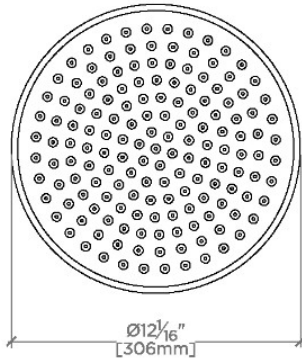

### TECHNICAL DETAILS

Adjustable Versus Fixed Spray: Fixed  
Fittings Hole Diameter: 1 1/4"  
Inlet Connection Size: 1/2"  
Inlet Connection Type: Male NPT  
Pivot: Y  
Primary Material: Brass  
Restricted Maximum Flow Rate: 1.75 gpm  
Water Pressure Maximum: 85.0 psi  
Water Pressure Minimum: 20.0 psi  
Water Pressure Recommended: 45.0 psi

## EAS120

Easton 12" Rain Showerhead with 6" Ceiling Mounted Shower Arm

CEILING VIEW

SCALE: 1/2"=1'-0"

STYLE NO.	DIM "A"	DIM "B"
EAS120	11 <sup>1</sup> / <sub>16</sub> "	6 <sup>9</sup> / <sub>16</sub> "
OPS120	[297mm]	[166mm]
EAS121	17 <sup>3</sup> / <sub>4</sub> "	12 <sup>9</sup> / <sub>16</sub> "
OPS121	[450mm]	[319mm]
EAS122	23 <sup>3</sup> / <sub>4</sub> "	18 <sup>9</sup> / <sub>16</sub> "
OPS122	[603mm]	[472mm]

FRONT VIEW

SCALE: 1/2"=1'-0"

SIDE VIEW

SCALE: 1/2"=1'-0"