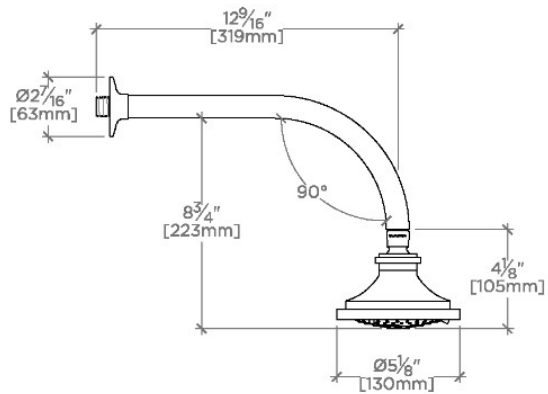

DASH

DSS357

Dash 5" Showerhead with 12" Wall Mounted 90 Degree Shower Arm

SHOWN IN DASH 5" SHOWERHEAD WITH 12" WALL MOUNTED 90 DEGREE SHOWER ARM | DSS357

TECHNICAL DETAILS

Adjustable Versus Fixed Spray: Adjustable Spray
Fittings Hole Diameter: 1 1/4"
Inlet Connection Size: 1/2"
Inlet Connection Type: Male NPT
Pivot: Y
Primary Material: Brass
Restricted Maximum Flow Rate: 1.75 gpm
Water Pressure Maximum: 85.0 psi
Water Pressure Minimum: 20.0 psi
Water Pressure Recommended: 45.0 psi

INSPIRATION

A blend of art and function, Dash pays homage to design elements of the 1930s with pared-down shapes, softened curves and minimal details.

CODES & STANDARDS

PRODUCT FEATURES

Made of Brass

Features a swivel 5" showerhead with three adjustable spray patterns

Includes a 12" wall mounted 90 degree shower arm

Stocked in Brass, Chrome, Nickel and Matte Nickel

Showerhead available in 1.75gpm (6.6L/min) flow rate

CERTIFICATIONS

PRODUCT (NOTES)

DASH

DSS357

Dash 5" Showerhead with 12" Wall Mounted 90 Degree Shower Arm

TOP VIEW SCALE: 1/2"=1'-0"

SPRAY PATTERNS

FRONT VIEW SCALE: 1/2"=1'-0"

SIDE VIEW SCALE: 1/2"=1'-0"