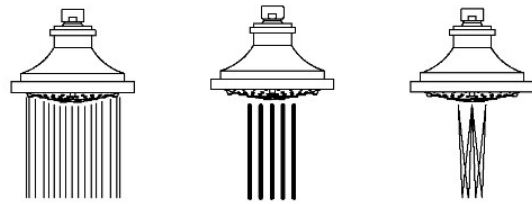

DASH

DSS357

Dash 5" Showerhead with 12" Wall Mounted 90 Degree Shower Arm

SHOWN IN DASH 5" SHOWERHEAD WITH 12" WALL MOUNTED 90 DEGREE SHOWER ARM | DSS357

TECHNICAL DETAILS

Adjustable Versus Fixed Spray: Adjustable Spray
Fittings Hole Diameter: 1 1/4"
Inlet Connection Size: 1/2"
Inlet Connection Type: Male NPT
Pivot: Y
Primary Material: Brass
Restricted Maximum Flow Rate: 1.75 gpm
Water Pressure Maximum: 85.0 psi
Water Pressure Minimum: 20.0 psi
Water Pressure Recommended: 45.0 psi

INSPIRATION

A blend of art and function, Dash pays homage to design elements of the 1930s with pared-down shapes, softened curves and minimal details.

CODES & STANDARDS

PRODUCT FEATURES

Made of Brass

Features a swivel 5" showerhead with three adjustable spray patterns

Includes a 12" wall mounted 90 degree shower arm

Stocked in Brass, Chrome, Nickel and Matte Nickel

Showerhead available in 1.75gpm (6.6L/min) flow rate

CERTIFICATIONS

PRODUCT (NOTES)

DASH

DSS357

Dash 5" Showerhead with 12" Wall Mounted 90 Degree Shower Arm

TOP VIEW SCALE: 1/2"=1'-0"

SPRAY PATTERNS

FRONT VIEW SCALE: 1/2"=1'-0"

SIDE VIEW SCALE: 1/2"=1'-0"