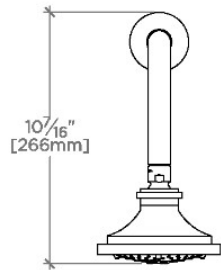

DASH

DSS357

Dash 5" Showerhead with 12" Wall Mounted 90 Degree Shower Arm

SHOWN IN DASH 5" SHOWERHEAD WITH 12" WALL MOUNTED 90 DEGREE SHOWER ARM | DSS357

TECHNICAL DETAILS

Adjustable Versus Fixed Spray: Adjustable Spray
Fittings Hole Diameter: 1 1/4"
Inlet Connection Size: 1/2"
Inlet Connection Type: Male NPT
Pivot: Y
Primary Material: Brass
Restricted Maximum Flow Rate: 1.75 gpm
Water Pressure Maximum: 85.0 psi
Water Pressure Minimum: 20.0 psi
Water Pressure Recommended: 45.0 psi

Includes a 12" wall mounted 90 degree shower arm

Stocked in Brass, Chrome, Nickel and Matte Nickel

Showerhead available in 1.75gpm (6.6L/min) flow rate

CERTIFICATIONS

PRODUCT (NOTES)

DASH

DSS357

Dash 5" Showerhead with 12" Wall Mounted 90 Degree Shower Arm

TOP VIEW SCALE: 1/2"=1'-0"

SPRAY PATTERNS

FRONT VIEW SCALE: 1/2"=1'-0"

SIDE VIEW SCALE: 1/2"=1'-0"