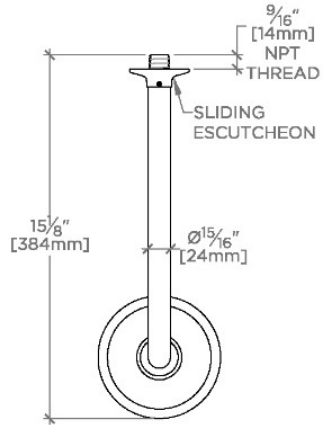

DASH

DSS357

Dash 5" Showerhead with 12" Wall Mounted 90 Degree Shower Arm

SHOWN IN DASH 5" SHOWERHEAD WITH 12" WALL MOUNTED 90 DEGREE SHOWER ARM | DSS357

TECHNICAL DETAILS

Adjustable Versus Fixed Spray: Adjustable Spray
Fittings Hole Diameter: 1 1/4"
Inlet Connection Size: 1/2"
Inlet Connection Type: Male NPT
Pivot: Y
Primary Material: Brass
Restricted Maximum Flow Rate: 1.75 gpm
Water Pressure Maximum: 85.0 psi
Water Pressure Minimum: 20.0 psi
Water Pressure Recommended: 45.0 psi

INSPIRATION

A blend of art and function, Dash pays homage to design elements of the 1930s with pared-down shapes, softened curves and minimal details.

CODES & STANDARDS

PRODUCT FEATURES

Made of Brass

Features a swivel 5" showerhead with three adjustable spray patterns

Includes a 12" wall mounted 90 degree shower arm

Stocked in Brass, Chrome, Nickel and Matte Nickel

Showerhead available in 1.75gpm (6.6L/min) flow rate

CERTIFICATIONS

PRODUCT (NOTES)

DASH

DSS357

Dash 5" Showerhead with 12" Wall Mounted 90 Degree Shower Arm

TOP VIEW SCALE: 1/2"=1'-0"

SPRAY PATTERNS

FRONT VIEW SCALE: 1/2"=1'-0"

SIDE VIEW SCALE: 1/2"=1'-0"