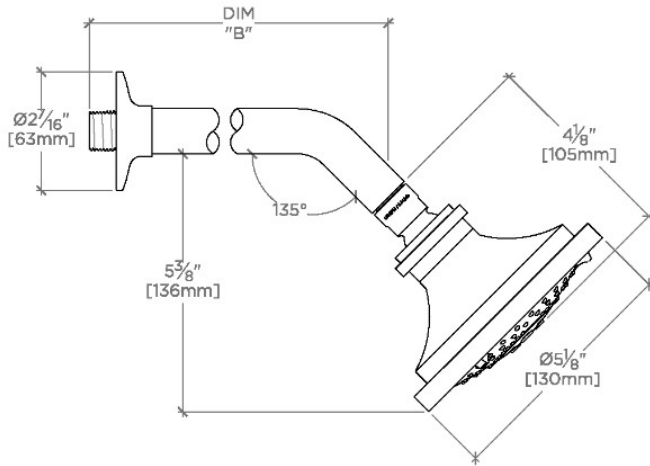

DASH

DSS354

Dash 5" Showerhead with Adjustable Spray with 6" Wall Mounted 45 Degree Shower Arm

SHOWN IN DASH 5" SHOWERHEAD WITH ADJUSTABLE SPRAY WITH 6" WALL MOUNTED 45 DEGREE SHOWER ARM | DSS354

TECHNICAL DETAILS

Adjustable Versus Fixed Spray: Adjustable Spray
Fittings Hole Diameter: 1 1/4"
Inlet Connection Size: 1/2"
Inlet Connection Type: Male NPT
Pivot: Y
Primary Material: Brass
Restricted Maximum Flow Rate: 1.75 gpm
Water Pressure Maximum: 85.0 psi
Water Pressure Minimum: 20.0 psi
Water Pressure Recommended: 45.0 psi

Dash 5" Showerhead with Adjustable Spray with 6" Wall Mounted 45 Degree Shower Arm

TOP VIEW

SCALE: 3"=1'-0"

STYLE NO.	DIM "A"	DIM "B"
DSS354	10 1/16" [272mm]	6 1/4" [158mm]
HGS354		
RRS354		
DSS355	12 1/16" [323mm]	8 1/4" [209mm]
HGS355		
RRS355		

SPRAY PATTERNS

FRONT VIEW

SCALE: 3"=1'-0"

SIDE VIEW

SCALE: 3"=1'-0"