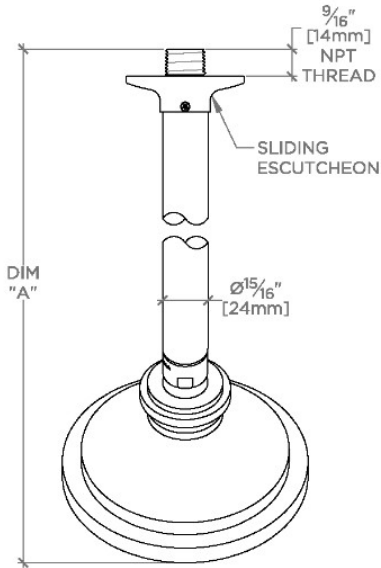

DASH

DSS354

Dash 5" Showerhead with Adjustable Spray with 6" Wall Mounted 45 Degree Shower Arm

SHOWN IN DASH 5" SHOWERHEAD WITH ADJUSTABLE SPRAY WITH 6" WALL MOUNTED 45 DEGREE SHOWER ARM | DSS354

TECHNICAL DETAILS

Adjustable Versus Fixed Spray: Adjustable Spray
Fittings Hole Diameter: 1 1/4"
Inlet Connection Size: 1/2"
Inlet Connection Type: Male NPT
Pivot: Y
Primary Material: Brass
Restricted Maximum Flow Rate: 1.75 gpm
Water Pressure Maximum: 85.0 psi
Water Pressure Minimum: 20.0 psi
Water Pressure Recommended: 45.0 psi

Includes a 6" wall mounted 45 degree shower arm

Stocked in Brass, Chrome, Nickel and Matte Nickel

Showerhead available in 1.75gpm (6.6L/min) flow rate

CERTIFICATIONS

PRODUCT (NOTES)

WATERWORKS

DASH

DSS354

Dash 5" Showerhead with Adjustable Spray with 6" Wall Mounted 45 Degree Shower Arm

TOP VIEW

SCALE: 3"=1'-0"

STYLE NO.	DIM "A"	DIM "B"
DSS354	10 1/16" [272mm]	6 1/4" [158mm]
HGS354		
RRS354		
DSS355	12 1/16" [323mm]	8 1/4" [209mm]
HGS355		
RRS355		