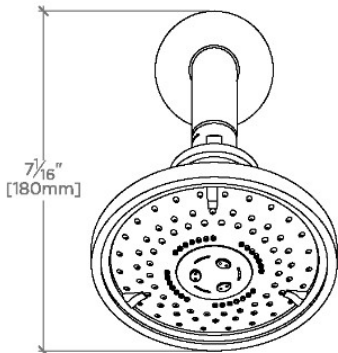

DASH

DSS354

Dash 5" Showerhead with Adjustable Spray with 6" Wall Mounted 45 Degree Shower Arm

SHOWN IN DASH 5" SHOWERHEAD WITH ADJUSTABLE SPRAY WITH 6" WALL MOUNTED 45 DEGREE SHOWER ARM | DSS354

TECHNICAL DETAILS

Includes a 6" wall mounted 45 degree shower arm

Stocked in Brass, Chrome, Nickel and Matte Nickel

Showerhead available in 1.75gpm (6.6L/min) flow rate

CERTIFICATIONS

PRODUCT (NOTES)

WATERWORKS

DASH

DSS354

Dash 5" Showerhead with Adjustable Spray with 6" Wall Mounted 45 Degree Shower Arm

TOP VIEW

SCALE: 3"=1'-0"

STYLE NO.	DIM "A"	DIM "B"
DSS354	10 1/16" [272mm]	6 1/4" [158mm]
HGS354		
RRS354		
DSS355	12 1/16" [323mm]	8 1/4" [209mm]
HGS355		
RRS355		

SPRAY PATTERNS

FRONT VIEW

SCALE: 3"=1'-0"

SIDE VIEW

SCALE: 3"=1'-0"