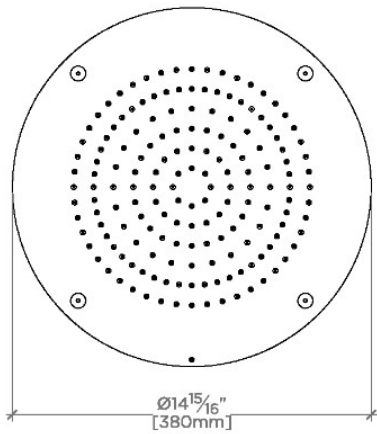

UNIVERSAL

USHR15

Universal Recessed 15" Round Rain Showerhead with Circular Spray Pattern

SHOWN IN UNIVERSAL RECESSED 15" ROUND RAIN SHOWERHEAD WITH CIRCULAR SPRAY PATTERN | USHR15

TECHNICAL DETAILS

Adjustable Versus Fixed Spray: Fixed Spray
Fittings Hole Diameter: 1/2"
Inlet Connection Size: 1/2"
Inlet Connection Type: Female Hose
Pivot: N
Primary Material: Brass
Restricted Maximum Flow Rate: 1.75 gpm
Water Pressure Maximum: 85.0 psi
Water Pressure Minimum: 20.0 psi
Water Pressure Recommended: 45.0 psi

CODES & STANDARDS

PRODUCT FEATURES

Made of Brass

15" ceiling mounted rain showerhead

Easy clean rubber nozzles prevent calcium buildup

Stocked in Brass, Chrome and Nickel

Showerhead available in 1.75gpm (6.6L/min) flow rate

CERTIFICATIONS

PRODUCT (NOTES)

UNIVERSAL

USHR15

Universal Recessed 15" Round Rain Showerhead with Circular Spray Pattern

CEILING VIEW SCALE: 1/2"=1'-0"

CUTOUT VIEW SCALE: 1/2"=1'-0"

FRONT VIEW SCALE: 1/2"=1'-0"

SIDE VIEW SCALE: 1/2"=1'-0"