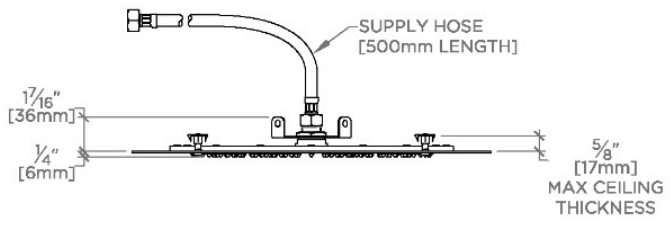

UNIVERSAL

USHR15

Universal Recessed 15" Round Rain Showerhead with Circular Spray Pattern

SHOWN IN UNIVERSAL RECESSED 15" ROUND RAIN SHOWERHEAD WITH CIRCULAR SPRAY PATTERN | USHR15

TECHNICAL DETAILS

Adjustable Versus Fixed Spray: Fixed Spray
Fittings Hole Diameter: 1/2"
Inlet Connection Size: 1/2"
Inlet Connection Type: Female Hose
Pivot: N
Primary Material: Brass
Restricted Maximum Flow Rate: 1.75 gpm
Water Pressure Maximum: 85.0 psi
Water Pressure Minimum: 20.0 psi
Water Pressure Recommended: 45.0 psi

CERTIFICATIONS

PRODUCT (NOTES)

UNIVERSAL

USHR15

Universal Recessed 15" Round Rain Showerhead with Circular Spray Pattern

CEILING VIEW SCALE: 1/2"=1'-0"

CUTOUT VIEW SCALE: 1/2"=1'-0"

FRONT VIEW SCALE: 1/2"=1'-0"

SIDE VIEW SCALE: 1/2"=1'-0"