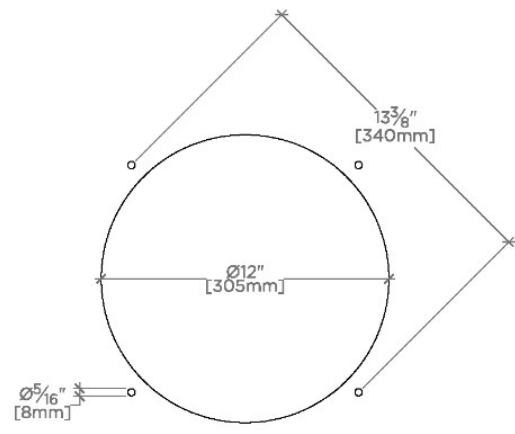

UNIVERSAL

USHR15

Universal Recessed 15" Round Rain Showerhead with Circular Spray Pattern

SHOWN IN UNIVERSAL RECESSED 15" ROUND RAIN SHOWERHEAD WITH CIRCULAR SPRAY PATTERN | USHR15

TECHNICAL DETAILS

Adjustable Versus Fixed Spray: Fixed Spray
Fittings Hole Diameter: 1/2"
Inlet Connection Size: 1/2"
Inlet Connection Type: Female Hose
Pivot: N
Primary Material: Brass
Restricted Maximum Flow Rate: 1.75 gpm
Water Pressure Maximum: 85.0 psi
Water Pressure Minimum: 20.0 psi
Water Pressure Recommended: 45.0 psi

CERTIFICATIONS

PRODUCT (NOTES)

UNIVERSAL

USHR15

Universal Recessed 15" Round Rain Showerhead with Circular Spray Pattern

CEILING VIEW SCALE: 1/2"=1'-0"

CUTOUT VIEW SCALE: 1/2"=1'-0"

FRONT VIEW SCALE: 1/2"=1'-0"

SIDE VIEW SCALE: 1/2"=1'-0"