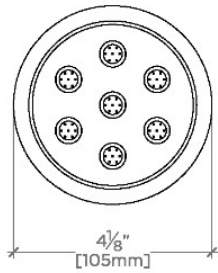

### TECHNICAL DETAILS

Adjustable Versus Fixed Spray: Fixed Spray  
Inlet Connection Size: 1/2"  
Inlet Connection Type: Female Straight Threads with Rubber Washer  
Pivot: Y  
Primary Material: Brass  
Restricted Maximum Flow Rate: 1.75 gpm  
Water Pressure Maximum: 85.0 psi  
Water Pressure Minimum: 20.0 psi  
Water Pressure Recommended: 45.0 psi

### PRODUCT FEATURES

Made of Brass

Swiveling 4 1/4" showerhead

Stocked in Brass, Chrome and Nickel

Showerhead available in 1.75gpm (6.6L/min) flow rate

### PRODUCT (NOTES)

Universal Modern 4 1/4" Showerhead

CEILING VIEW SCALE: 3"=1'-0"

FRONT VIEW SCALE: 3"=1'-0"

SIDE VIEW SCALE: 3"=1'-0"