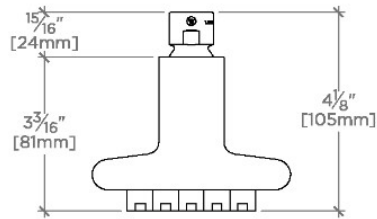

### TECHNICAL DETAILS

Adjustable Versus Fixed Spray: Fixed Spray  
Inlet Connection Size: 1/2"  
Inlet Connection Type: Female Straight Threads with Rubber Washer  
Pivot: Y  
Primary Material: Brass  
Restricted Maximum Flow Rate: 1.75 gpm  
Water Pressure Maximum: 85.0 psi  
Water Pressure Minimum: 20.0 psi  
Water Pressure Recommended: 45.0 psi

### PRODUCT (NOTES)

Universal Modern 4 1/4" Showerhead

CEILING VIEW SCALE: 3"=1'-0"

FRONT VIEW SCALE: 3"=1'-0"

SIDE VIEW SCALE: 3"=1'-0"