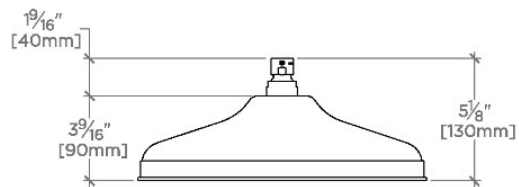

UNIVERSAL

USH112

Universal Classic 12" Rain Showerhead

SHOWN IN UNIVERSAL CLASSIC 12" RAIN SHOWERHEAD | USH112

TECHNICAL DETAILS

Adjustable Versus Fixed Spray: Fixed Spray
Inlet Connection Size: 1/2"
Inlet Connection Type: Female Straight Threads with Rubber Washer
Pivot: Y
Primary Material: Brass
Restricted Maximum Flow Rate: 1.75 gpm
Water Pressure Maximum: 85.0 psi
Water Pressure Minimum: 20.0 psi
Water Pressure Recommended: 45.0 psi

CERTIFICATIONS

PRODUCT (NOTES)

Universal Classic 12" Rain Showerhead

CEILING VIEW SCALE: $1\frac{1}{2}"=1'-0"$

FRONT VIEW SCALE: $1\frac{1}{2}"=1'-0"$

SIDE VIEW SCALE: $1\frac{1}{2}"=1'-0"$