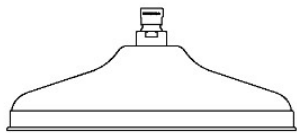

UNIVERSAL

USH112

Universal Classic 12" Rain Showerhead

SHOWN IN UNIVERSAL CLASSIC 12" RAIN SHOWERHEAD | USH112

TECHNICAL DETAILS

Adjustable Versus Fixed Spray: Fixed Spray
Inlet Connection Size: 1/2"
Inlet Connection Type: Female Straight Threads with Rubber Washer
Pivot: Y
Primary Material: Brass
Restricted Maximum Flow Rate: 1.75 gpm
Water Pressure Maximum: 85.0 psi
Water Pressure Minimum: 20.0 psi
Water Pressure Recommended: 45.0 psi

CODES & STANDARDS

PRODUCT FEATURES

Made of Brass

Swiveling 12" rain showerhead

Easy clean rubber nozzles prevent calcium buildup

Stocked in Brass, Chrome and Nickel

Rain showerhead available in 1.75gpm (6.6L/min) flow rate

CERTIFICATIONS

PRODUCT (NOTES)

Universal Classic 12" Rain Showerhead

CEILING VIEW SCALE: $1\frac{1}{2}"=1'-0"$

FRONT VIEW SCALE: $1\frac{1}{2}"=1'-0"$

SIDE VIEW SCALE: $1\frac{1}{2}"=1'-0"$