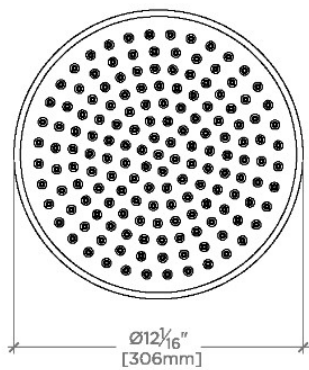

UNIVERSAL

USH112

Universal Classic 12" Rain Showerhead

SHOWN IN UNIVERSAL CLASSIC 12" RAIN SHOWERHEAD | USH112

TECHNICAL DETAILS

Adjustable Versus Fixed Spray: Fixed Spray
Inlet Connection Size: 1/2"
Inlet Connection Type: Female Straight Threads with Rubber Washer
Pivot: Y
Primary Material: Brass
Restricted Maximum Flow Rate: 1.75 gpm
Water Pressure Maximum: 85.0 psi
Water Pressure Minimum: 20.0 psi
Water Pressure Recommended: 45.0 psi

CODES & STANDARDS

PRODUCT FEATURES

Made of Brass

Swiveling 12" rain showerhead

Easy clean rubber nozzles prevent calcium buildup

Stocked in Brass, Chrome and Nickel

Rain showerhead available in 1.75gpm (6.6L/min) flow rate

CERTIFICATIONS

PRODUCT (NOTES)

Universal Classic 12" Rain Showerhead

CEILING VIEW SCALE: $1\frac{1}{2}"=1'-0"$

FRONT VIEW SCALE: $1\frac{1}{2}"=1'-0"$

SIDE VIEW SCALE: $1\frac{1}{2}"=1'-0"$