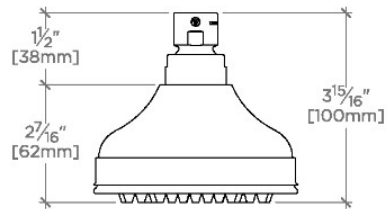

UNIVERSAL

USH104

Universal Classic 4" Shower Head

SHOWN IN UNIVERSAL CLASSIC 4" SHOWER HEAD | USH104

TECHNICAL DETAILS

Adjustable Versus Fixed Spray: Fixed Spray
Inlet Connection Size: 1/2"
Inlet Connection Type: Female Straight Threads with Rubber Washer
Pivot: Y
Primary Material: Brass
Restricted Maximum Flow Rate: 1.75 gpm
Water Pressure Maximum: 85.0 psi
Water Pressure Minimum: 20.0 psi
Water Pressure Recommended: 45.0 psi

CERTIFICATIONS

PRODUCT (NOTES)

Universal Classic 4" Shower Head

CEILING VIEW SCALE: 3"=1'-0"

FRONT VIEW SCALE: 3"=1'-0"

SIDE VIEW SCALE: 3"=1'-0"