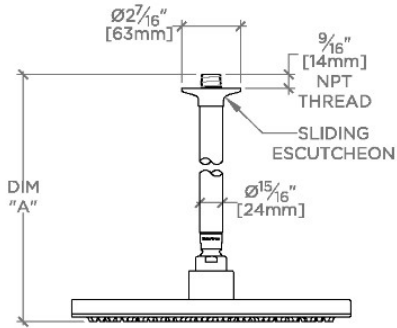

### TECHNICAL DETAILS

Adjustable Versus Fixed Spray: Fixed  
Fittings Hole Diameter: 1 1/4"  
Inlet Connection Size: 1/2"  
Inlet Connection Type: Male NPT  
Pivot: Y  
Primary Material: Brass  
Restricted Maximum Flow Rate: 1.75 gpm  
Water Pressure Maximum: 85.0 psi  
Water Pressure Minimum: 20.0 psi  
Water Pressure Recommended: 45.0 psi

### PRODUCT FEATURES

Made of Brass

Features a swivel 12" rain showerhead with easy clean rubber nozzles

Includes a 12" ceiling mounted shower arm

Stocked in Brass, Chrome, Nickel and Matte Nickel

Rain showerhead available in 1.75gpm (6.6L/min) flow rate

### PRODUCT (NOTES)

.25 12" Rain Showerhead with 12" Ceiling Mounted Shower Arm

CEILING VIEW SCALE: 1/2"=1'-0"

STYLE NO.	DIM "A"	DIM "B"
LVS220	10 <sup>5</sup> / <sub>16</sub> " [262mm]	6 <sup>9</sup> / <sub>16</sub> " [167mm]
PTS220		
LVS221	16 <sup>5</sup> / <sub>16</sub> " [414mm]	12 <sup>9</sup> / <sub>16</sub> " [319mm]
PTS221		
LVS222	22 <sup>5</sup> / <sub>16</sub> " [566mm]	18 <sup>9</sup> / <sub>16</sub> " [472mm]
PTS222		

FRONT VIEW SCALE: 1/2"=1'-0"

SIDE VIEW SCALE: 1/2"=1'-0"