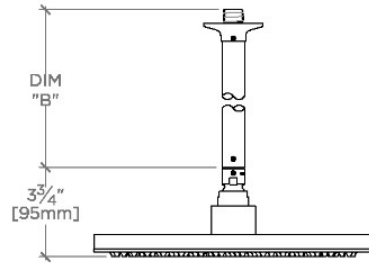

### TECHNICAL DETAILS

Adjustable Versus Fixed Spray: Fixed  
Fittings Hole Diameter: 1 1/4"  
Inlet Connection Size: 1/2"  
Inlet Connection Type: Male NPT  
Pivot: Y  
Primary Material: Brass  
Restricted Maximum Flow Rate: 1.75 gpm  
Water Pressure Maximum: 85.0 psi  
Water Pressure Minimum: 20.0 psi  
Water Pressure Recommended: 45.0 psi

### PRODUCT (NOTES)

.25 12" Rain Showerhead with 12" Ceiling Mounted Shower Arm

CEILING VIEW SCALE: 1/2"=1'-0"

STYLE NO.	DIM "A"	DIM "B"
LVS220	10 <sup>5</sup> / <sub>16</sub> " [262mm]	6 <sup>9</sup> / <sub>16</sub> " [167mm]
PTS220		
LVS221	16 <sup>5</sup> / <sub>16</sub> " [414mm]	12 <sup>9</sup> / <sub>16</sub> " [319mm]
PTS221		
LVS222	22 <sup>5</sup> / <sub>16</sub> " [566mm]	18 <sup>9</sup> / <sub>16</sub> " [472mm]
PTS222		

FRONT VIEW SCALE: 1/2"=1'-0"

SIDE VIEW SCALE: 1/2"=1'-0"