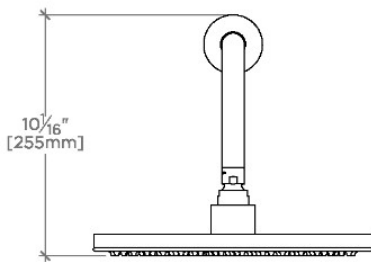

.25

PTS229

.25 12" Rain Showerhead with 22" Wall Mounted 90 Degree Shower Arm

SHOWN IN .25 12" RAIN SHOWERHEAD WITH 22" WALL MOUNTED 90 DEGREE SHOWER ARM | PTS229

TECHNICAL DETAILS

Adjustable Versus Fixed Spray: Fixed
Fittings Hole Diameter: 1 1/4"
Inlet Connection Size: 1/2"
Inlet Connection Type: Male NPT
Pivot: Y
Primary Material: Brass
Restricted Maximum Flow Rate: 1.75 gpm
Water Pressure Maximum: 85.0 psi
Water Pressure Minimum: 20.0 psi
Water Pressure Recommended: 45.0 psi

Includes a 22" wall mounted 90 degree shower arm

Stocked in Brass, Chrome, Nickel and Matte Nickel

Rain showerhead available in 1.75gpm (6.6L/min) flow rate

CERTIFICATIONS

PRODUCT (NOTES)

.25

PTS229

.25 12" Rain Showerhead with 22" Wall Mounted 90 Degree Shower Arm

TOP VIEW SCALE: 1 1/2"=1'-0"

FRONT VIEW SCALE: 1 1/2"=1'-0"

SIDE VIEW SCALE: 1 1/2"=1'-0"