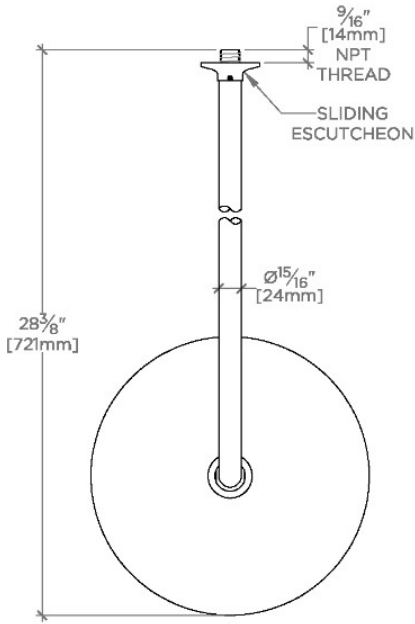

.25

PTS229

.25 12" Rain Showerhead with 22" Wall Mounted 90 Degree Shower Arm

SHOWN IN .25 12" RAIN SHOWERHEAD WITH 22" WALL MOUNTED 90 DEGREE SHOWER ARM | PTS229

TECHNICAL DETAILS

Adjustable Versus Fixed Spray: Fixed
Fittings Hole Diameter: 1 1/4"
Inlet Connection Size: 1/2"
Inlet Connection Type: Male NPT
Pivot: Y
Primary Material: Brass
Restricted Maximum Flow Rate: 1.75 gpm
Water Pressure Maximum: 85.0 psi
Water Pressure Minimum: 20.0 psi
Water Pressure Recommended: 45.0 psi

INSPIRATION

.25 is the ultimate in utilitarian elegance: A simple and understated design that is equally functional and beautiful.

CODES & STANDARDS

PRODUCT FEATURES

Made of Brass

Features a swivel 12" rain showerhead with easy clean rubber nozzles

Includes a 22" wall mounted 90 degree shower arm

Stocked in Brass, Chrome, Nickel and Matte Nickel

Rain showerhead available in 1.75gpm (6.6L/min) flow rate

CERTIFICATIONS

PRODUCT (NOTES)

.25

PTS229

.25 12" Rain Showerhead with 22" Wall Mounted 90 Degree Shower Arm

TOP VIEW SCALE: 1 1/2"=1'-0"

FRONT VIEW SCALE: 1 1/2"=1'-0"

SIDE VIEW SCALE: 1 1/2"=1'-0"