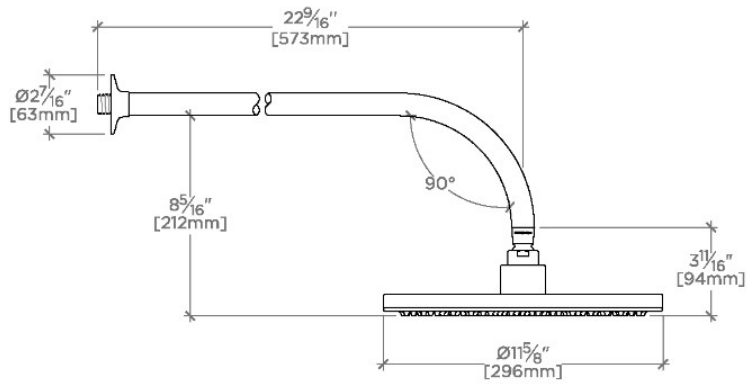

.25

PTS229

.25 12" Rain Showerhead with 22" Wall Mounted 90 Degree Shower Arm

SHOWN IN .25 12" RAIN SHOWERHEAD WITH 22" WALL MOUNTED 90 DEGREE SHOWER ARM | PTS229

TECHNICAL DETAILS

Adjustable Versus Fixed Spray: Fixed
Fittings Hole Diameter: 1 1/4"
Inlet Connection Size: 1/2"
Inlet Connection Type: Male NPT
Pivot: Y
Primary Material: Brass
Restricted Maximum Flow Rate: 1.75 gpm
Water Pressure Maximum: 85.0 psi
Water Pressure Minimum: 20.0 psi
Water Pressure Recommended: 45.0 psi

Includes a 22" wall mounted 90 degree shower arm

Stocked in Brass, Chrome, Nickel and Matte Nickel

Rain showerhead available in 1.75gpm (6.6L/min) flow rate

CERTIFICATIONS

PRODUCT (NOTES)

.25

PTS229

.25 12" Rain Showerhead with 22" Wall Mounted 90 Degree Shower Arm

TOP VIEW SCALE: 1 1/2"=1'-0"

FRONT VIEW SCALE: 1 1/2"=1'-0"

SIDE VIEW SCALE: 1 1/2"=1'-0"